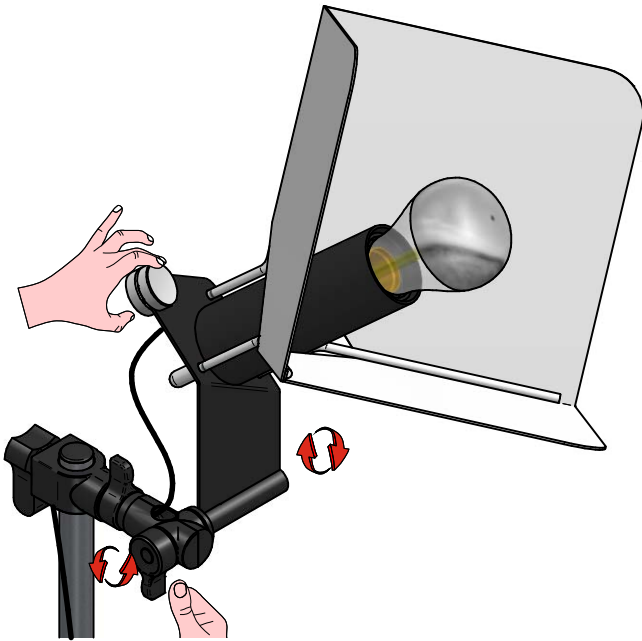

TRIEDRO
FLOOR LAMP
FAMILY

E8994

1