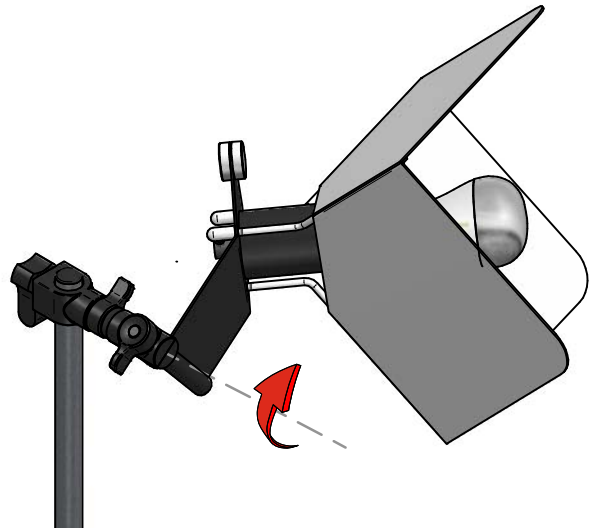

TRIEDRO
FLOOR LAMP
FAMILY

E8994

1

2

3