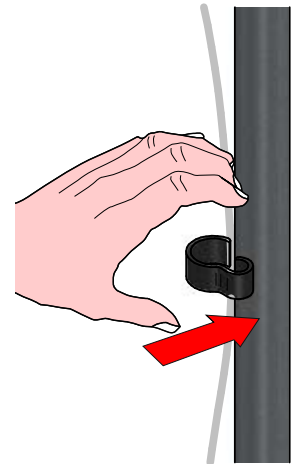

TRIEDRO
FLOOR LAMP
FAMILY

■ E8994

WARNING:

INSTALL PRODUCT IN ACCORDANCE WITH LOCAL AND NATIONAL ELECTRICAL CODES BY A QUALIFIED ELECTRICIAN

WARNING:

FAILURE TO COMPLY WITH THE INSTALLATION INSTRUCTIONS MAY RESULT IN DEATH OR SEVERE INJURY.

WARNING:

READ ALL SAFETY INSTRUCTIONS INCLUDED WITH LUMINAIRE BEFORE INSTALLING LUMINAIRE. SAVE INSTRUCTIONS FOR FUTURE USE.

CAUTION:

THIS IS AN ELECTRONIC DEVICE. CARE MUST BE TAKEN DURING STORAGE AND HANDLING. STORE IN A CLEAN, COOL AND DRY LOCATION. ELECTROSTATIC DISCHARGE (ESD) CAN HARM THIS PRODUCT. AVOID STATIC DISCHARGE WHILE HANDLING THIS PRODUCT.

CAUTION:

INTER-LUX IS NOT RESPONSIBLE FOR THE STRUCTURAL INTEGRITY OF THE BUILDING TO SUPPORT THE LUMINAIRE. ADDITIONAL BACKING MAY BE REQUIRED.

1 LED BULB NOT INCLUDED

Classic A Mirror

LED Bulb
7 W 650 lm
2700 K CRI_≥80

2

3

4

5

6

7