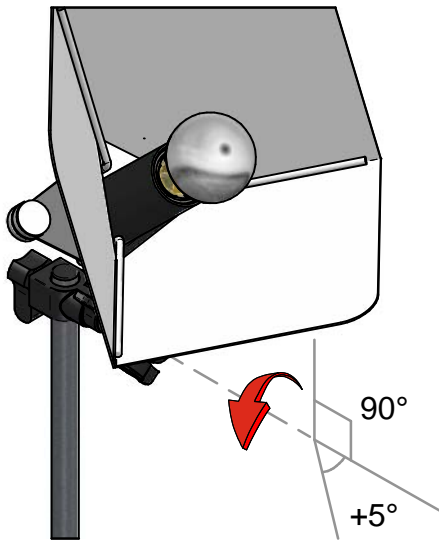

TRIEDRO
FLOOR LAMP
FAMILY

■ E8994

4

5

6

THIS PRODUCT MUST BE INSTALLED IN ACCORDANCE WITH THE APPLICABLE INSTALLATION CODE BY A PERSON FAMILIAR WITH THE CONSTRUCTION AND OPERATION OF THE PRODUCT AND THE HAZARDS INVOLVED

MOUNTING INSTRUCTIONS

READ ALL OF THESE INSTRUCTIONS BEFORE INSTALLING FIXTURES

- Keep all of the instructions for future reference
- Turn off power before installing fixture
- Installation is to be performed by a qualified electrician only
- All installations must conform to the National Electrical Code as well as all local jurisdictional codes and regulations
- Any modification of the luminaire will void any and all written or implied warranties
- The manufacture accepts no responsibility for damage to persons or property arising through improper use or installation