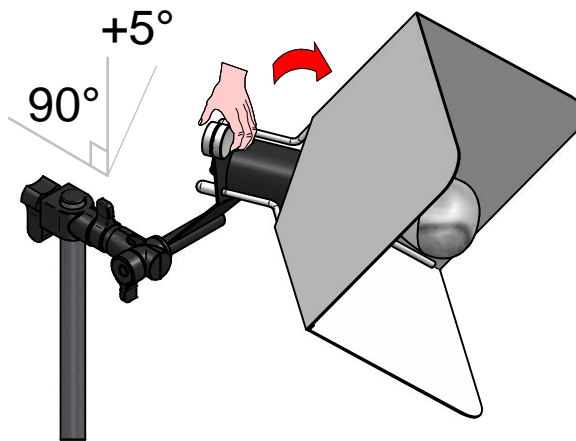

TRIEDRO
FLOOR LAMP
FAMILY

■ E8994

4

5

6