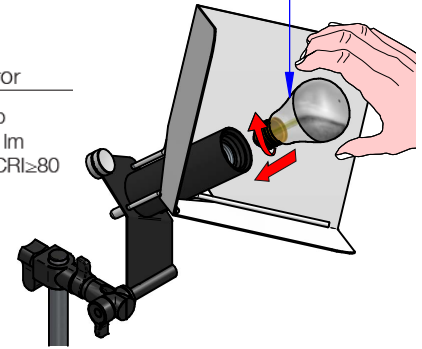

CAUTION:

INTER-LUX IS NOT RESPONSIBLE FOR THE STRUCTURAL INTEGRITY OF THE BUILDING TO SUPPORT THE LUMINAIRE. ADDITIONAL BACKING MAY BE REQUIRED.

1 LED BULB NOT INCLUDED

Classic A Mirror

LED Bulb
 7 W 650 lm
 2700 K CRI_≥80