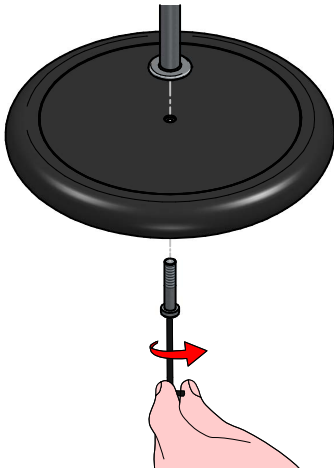

TRIEDRO
FLOOR LAMP
FAMILY

■ E8994

WARNING:

INSTALL PRODUCT IN ACCORDANCE WITH LOCAL AND NATIONAL ELECTRICAL CODES BY A QUALIFIED ELECTRICIAN

WARNING:

FAILURE TO COMPLY WITH THE INSTALLATION INSTRUCTIONS MAY RESULT IN DEATH OR SEVERE INJURY.

WARNING:

READ ALL SAFETY INSTRUCTIONS INCLUDED WITH LUMINAIRE BEFORE INSTALLING LUMINAIRE. SAVE INSTRUCTIONS FOR FUTURE USE.

CAUTION:

THIS IS AN ELECTRONIC DEVICE. CARE MUST BE TAKEN DURING STORAGE AND HANDLING. STORE IN A CLEAN, COOL AND DRY LOCATION. ELECTROSTATIC DISCHARGE (ESD) CAN HARM THIS PRODUCT. AVOID STATIC DISCHARGE WHILE HANDLING THIS PRODUCT.

CAUTION:

INTER-LUX IS NOT RESPONSIBLE FOR THE STRUCTURAL INTEGRITY OF THE BUILDING TO SUPPORT THE LUMINAIRE. ADDITIONAL BACKING MAY BE REQUIRED.

1 LED BULB NOT INCLUDED

Classic A Mirror

LED Bulb
7 W 650 lm
2700 K CRI_≥80

2

3

4

5

6

7