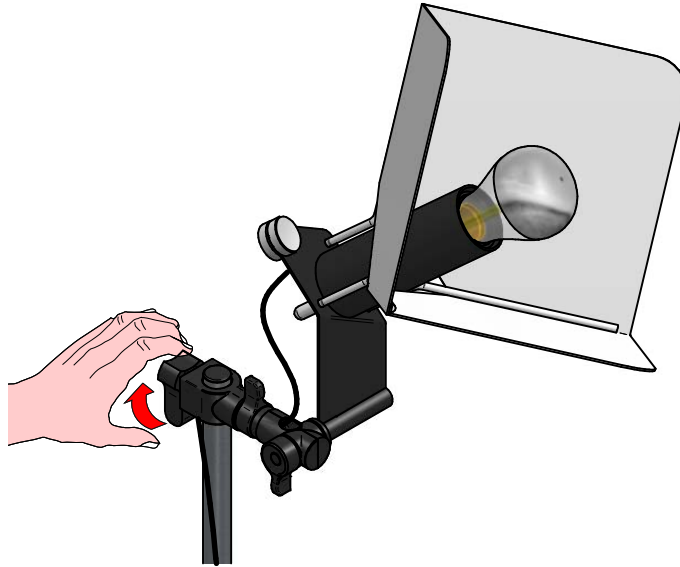

TRIEDRO
FLOOR LAMP
FAMILY

■ E8994