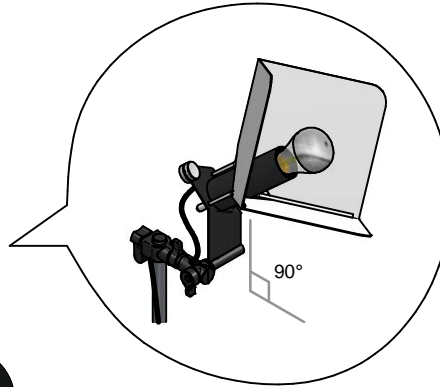

TRIEDRO
FLOOR LAMP
FAMILY

■ E8994

4