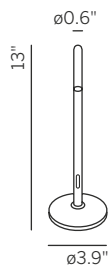

Portable Outdoor Lamp

color	item no.	system performance
 true gold	93910-TG	0.5 W/15 lm
 bright bronze	93910-BB	0.5 W/15 lm
 pearl white	93910-PW	0.5 W/15 lm
 jet black	93910-JB	0.5 W/15 lm

**technical information:**

LED
NiMH battery
3x 1000 mAh
2700K

battery operating time:

- approx. 7 hrs at 100% (level 3)
- approx. 14 hrs at 50% (level 2)
- approx. 28 hrs at 25% (level 1)

3-step-dimming

6.6ft USB-C-cable included
(US-ET-93000-USB-C-BL)

material:

aluminum die-casting lacquered
acrylic glass

protection class:
IP44**light direction:****mounting:**

base or screw mount