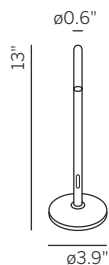

Portable Outdoor Lamp

color	item no.	system performance
 true gold	93910-TG	0.5 W/15 lm
 bright bronze	93910-BB	0.5 W/15 lm
 pearl white	93910-PW	0.5 W/15 lm
 jet black	93910-JB	0.5 W/15 lm

**technical information:**

LED
NiMH battery
3x 1000 mAh
2700K

battery operating time:

- approx. 7 hrs at 100% (level 3)
- approx. 14 hrs at 50% (level 2)
- approx. 28 hrs at 25% (level 1)

3-step-dimming

6.6ft USB-C-cable included
(US-ET-93000-USB-C-BL)

material:

aluminum die-casting lacquered
acrylic glass

protection class:

IP44

light direction:**mounting:**

base or screw mount