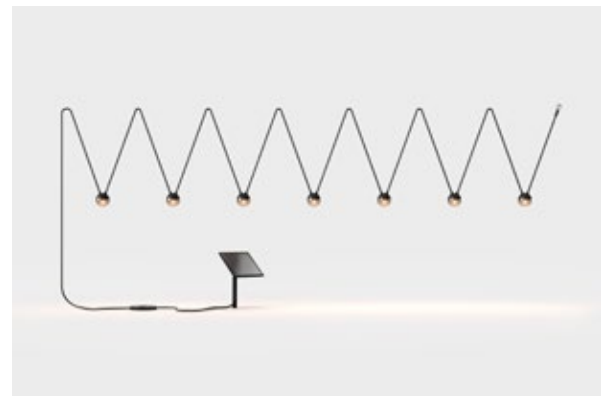

Solar Powered Suspension Lights (includes 7 lights)

cherry bubbls	color	item no.	system performance
---------------	-------	----------	--------------------

 black	93850	1.5 W/60 lm
-----------------------------------------------------------------------------------------	-------	-------------

technical information:

LED
 lithium-ion battery
 2x 2500 mAh
 2700K
 7 luminaire bodies
 solar panel S

connection:

6.6 ft supply cable light chain
 (H05RN-F 2x0.03"²)

battery operating time:

- approx. 10 hrs at level 3
- approx. 12 hrs at level 2
- approx. 24 hrs at level 1

3-step-dimming

6.6ft USB-C-cable included
 (US-ET-93000-USB-C-BL)

material:

silicone
 smoke-colored glass

protection class:
IP65

light direction: