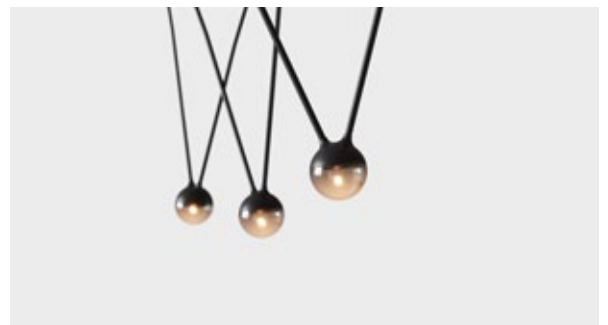

Solar Powered Suspension Lights (includes 7 lights)

cherry bubbls	color	item no.	system performance
---------------	-------	----------	--------------------

 black	93850	1.5 W/60 lm
-----------------------------------------------------------------------------------------	-------	-------------

technical information:

LED
 lithium-ion battery
 2x 2500 mAh
 2700K
 7 luminaire bodies
 solar panel S

connection:

6.6 ft supply cable light chain
 (H05RN-F 2x0.03"²)

battery operating time:

- approx. 10 hrs at level 3
- approx. 12 hrs at level 2
- approx. 24 hrs at level 1

3-step-dimming

6.6ft USB-C-cable included
 (US-ET-93000-USB-C-BL)

material:

silicone
 smoke-colored glass

protection class:
IP65

light direction: