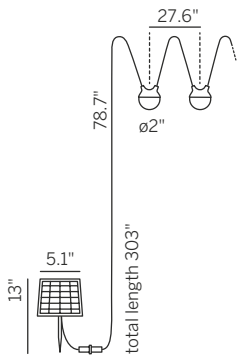

Solar Powered Suspension Lights (includes 7 lights)

cherry bubbls	color	item no.	system performance
---------------	-------	----------	--------------------

 black	93850	1.5 W/60 lm
-----------------------------------------------------------------------------------------	-------	-------------

technical information:

LED
 lithium-ion battery
 2x 2500 mAh
 2700K
 7 luminaire bodies
 solar panel S

connection:

6.6 ft supply cable light chain
 (H05RN-F 2x0.03"²)

battery operating time:

- approx. 10 hrs at level 3
- approx. 12 hrs at level 2
- approx. 24 hrs at level 1

3-step-dimming

6.6ft USB-C-cable included
 (US-ET-93000-USB-C-BL)

material:

silicone
 smoke-colored glass

protection class:
IP65

light direction: