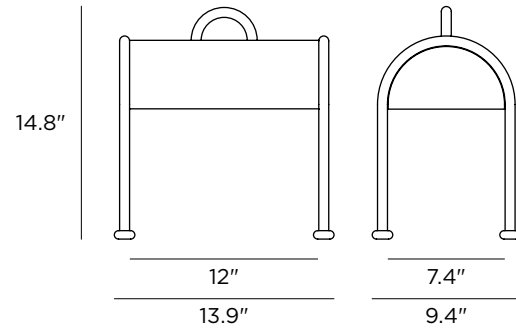

Decorative Table Lamp

Technical data	
Designer	Ettore Sottsass
Origin year	1977
Installation	Floor
Environment	Indoor
Power	1 x 7 W
Lamp	1 x E26 LED
Voltage	120VAC
Optics	General Lighting
Light emission direction	Downward
IP	IP20
Dimmable	Yes
Directional	No
Tilting	Yes
Cable included	Yes
Cable length	58.8"
Cable color	Black
Net weight	5.7 lbs

Lamping (not included)	
Recommended Lamp(s)	1 x 7W E26 A19 3000K 90CRI IF EX. SATCO S29811
Nominal lamp lumens	806 lm
Color temperature	3000 K
Color rendering index	90 CRI
Fixture	
Material	Steel
Color	Red
Processing	Powder Coating
Diffuser	
Material	Polymer
Color	Black - White RAL 9016
Processing	Powder Coating
Item #	8960