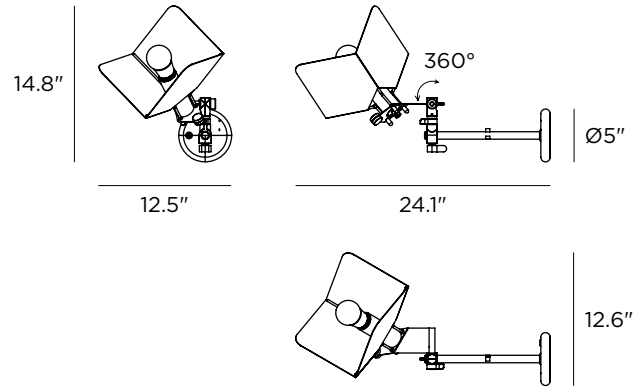

Decorative Wall Light

Technical data	
Designer	Joe Colombo
Origin year	1970
Installation	4" J-box
Environment	Indoor
Power	1 x 6 W
Lamp	1 x E26 LED
Voltage	120VAC
Optics	General Lighting
Light emission direction	Downward and upward
IP	IP20
Dimmable	Yes
Directional	No
Tilting	No
Cable included	Yes
Cable length	98.4
Cable color	Black
Net weight	5.1 lbs