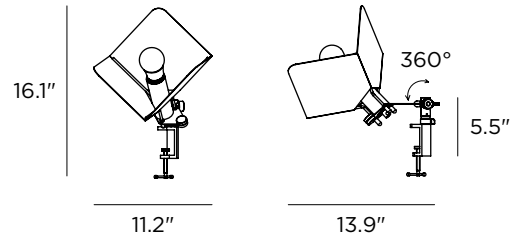

Decorative Table / Wall Light

Technical data	
Designer	Joe Colombo
Origin year	1970
Installation position	Wall / Table
Installation environment	Indoor
Power	1 x 6 W
Lamp	1 x E26 LED
Voltage	120VAC
Optics	General Lighting
Light emission direction	Downward and upward
IP	IP20
Dimmable	Yes
Directional	No
Tilting	No
Cable included	Yes
Cable length	98.4
Cable color	Black
Net weight	3.9 lbs

Lamping (not included)	
Recommended Lamp(s)	1 x 6W E26 A19 SILVER BOWL 2700K 90CRI EX. SATCO S42421
Nominal lamp lumens	650 lm
Color temperature	2700 K
Color rendering index	90 CRI
Fixture	
Material	Steel
Color	Black
Finish	Powder coating
Diffuser	
Material	Steel
Color	White RAL 9016
Finish	Powder coating
Item #	8992