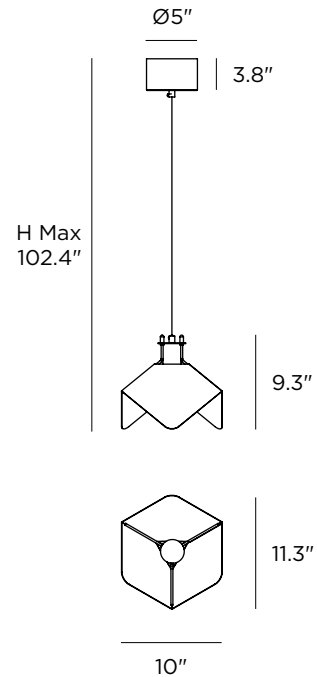

## Decorative Pendant

Technical data	
Designer	Joe Colombo
Origin year	1970
Installation	4" J-box
Environment	Indoor
Power	1 x 6 W
Lamp	1 x E26 LED
Voltage	120VAC
Optics	General Lighting
Light emission direction	Downward and upward
IP	IP20
Dimmable	Yes
Directional	No
Tilting	No
Cable included	Yes
Cable length	98.4"
Cable color	Black
Net weight	29.2 lbs

Lamping (not included)	
Recommended Lamp(s)	1 x 6W E26 A19 SILVER BOWL 2700K 90CRI EX. SATCO S42421
Nominal lamp lumens	650 lm
Color temperature	2700 K
Color rendering index	90 CRI
Fixture	
Material	Steel
Color	Black
Finish	Powder coating
Diffuser	
Material	Steel
Color	White RAL 9016
Finish	Powder coating
Item #	<b>8995</b>