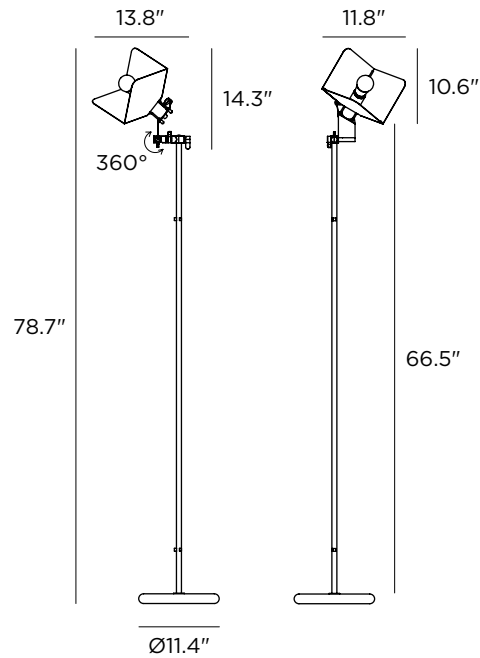

Decorative Floor Lamp

| Technical data | |
|--------------------------|---------------------|
| Designer | Joe Colombo |
| Origin year | 1970 |
| Installation | Floor |
| Environment | Indoor |
| Power | 1 x 6 W |
| Lamp | 1 x E26 LED |
| Voltage | 120VAC |
| Optics | General Lighting |
| Light emission direction | Downward and upward |
| IP | IP20 |
| Dimmable | Yes |
| Directional | No |
| Tilting | No |
| Cable included | Yes |
| Cable length | 157.2" |
| Cable color | Black |
| Net weight | 29.2 lbs |

| Lamping (not included) | |
|------------------------|---|
| Recommended Lamp(s) | 1 x 6W E26 A19 SILVER BOWL 2700K 90CRI EX. SATCO S42421 |
| Nominal lamp lumens | 605 lm |
| Color temperature | 2700 K |
| Color rendering index | 90 CRI |
| Fixture | |
| Material | Steel |
| Color | Black |
| Finish | Powder coating |
| Diffuser | |
| Material | Steel |
| Color | White RAL 9016 |
| Finish | Powder coating |
| Item # | 8994 |