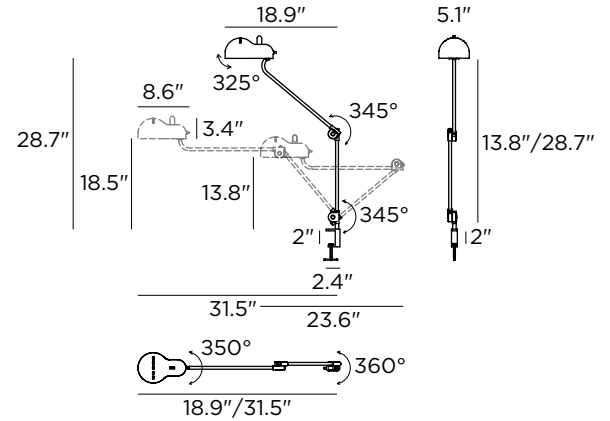

## Decorative Table Lamp

Technical data	
Designer	Joe Colombo
Origin year	1970
Installation	Floor
Environment	Indoor
Power	1 x 7 W
Lamp	1 x E26 LED
Voltage	120VAC
Optics	General Lighting
Light emission direction	Downward
IP	IP20
Dimmable	Yes
Directional	No
Tilting	Yes
Cable included	Yes
Cable length	98"
Cable color	Black
Net weight	31.5 lbs

Lamping (not included)	
Recommended Lamp(s)	1 x 7W E26 A19 3000K 90CRI IF EX. SATCO S29811
Nominal lamp lumens	806 lm
Color temperature	3000 K
Color rendering index	90 CRI
Fixture	
Material	Steel (Diffuser) Aluminum (Mounting frame)
Finish	Powder Coating Electroplating (Polished Chrome)
Item #	Color (Diffuser / Mounting frame)
9071	White RAL 9016 / Black RAL 9005
9072	Black RAL / Black RAL 9005
9073	Red RAL / Black RAL 9005
9074	Green RAL / Black RAL 9005
9085	Polished Chrome / Black RAL 9005