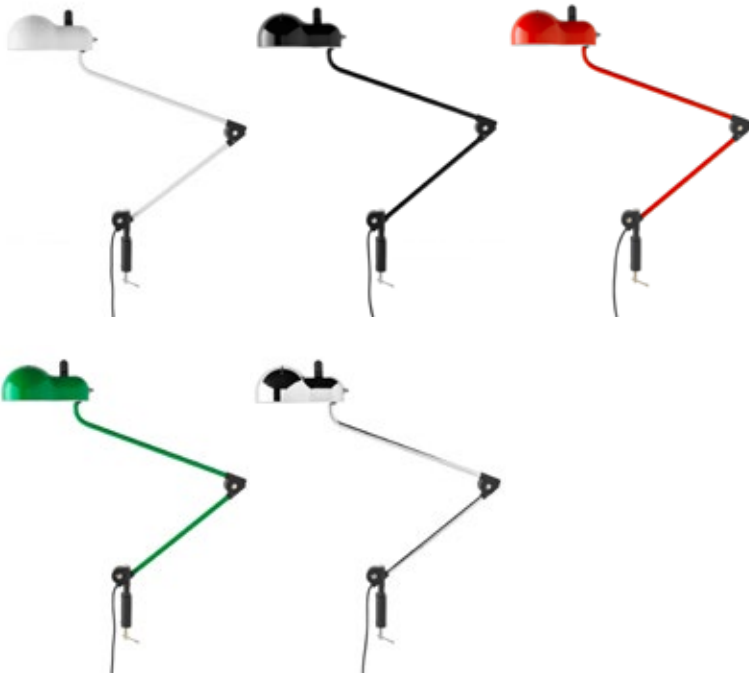

Decorative Table Lamp

| Technical data | |
|--------------------------|------------------|
| Designer | Joe Colombo |
| Origin year | 1970 |
| Installation | Floor |
| Environment | Indoor |
| Power | 1 x 7 W |
| Lamp | 1 x E26 LED |
| Voltage | 120VAC |
| Optics | General Lighting |
| Light emission direction | Downward |
| IP | IP20 |
| Dimmable | Yes |
| Directional | No |
| Tilting | Yes |
| Cable included | Yes |
| Cable length | 98" |
| Cable color | Black |
| Net weight | 31.5 lbs |

| Lamping (not included) | |
|------------------------|--|
| Recommended Lamp(s) | 1 x 7W E26 A19 3000K 90CRI IF EX. SATCO S29811 |
| Nominal lamp lumens | 806 lm |
| Color temperature | 3000 K |
| Color rendering index | 90 CRI |
| Fixture | |
| Material | Steel (Diffuser) Aluminum (Mounting frame) |
| Finish | Powder Coating Electroplating (Polished Chrome) |
| Item # | Color (Diffuser / Mounting frame) |
| 9076 | White RAL 9016 / Black RAL 9005 |
| 9077 | Black RAL / Black RAL 9005 |
| 9078 | Red RAL / Black RAL 9005 |
| 9079 | Green RAL / Black RAL 9005 |
| 9080 | Polished Chrome / Black RAL 9005 |