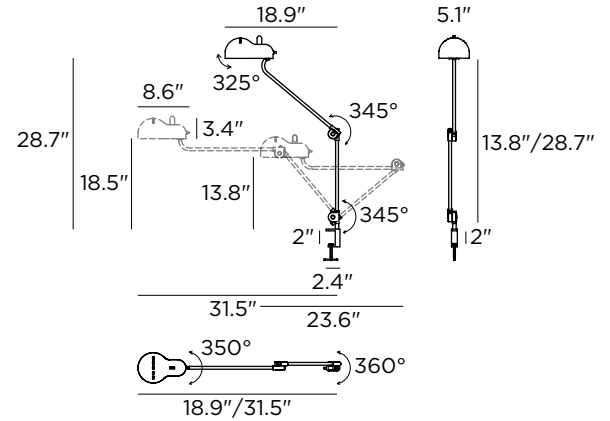

Decorative Table Lamp

| Technical data | |
|--------------------------|------------------|
| Designer | Joe Colombo |
| Origin year | 1970 |
| Installation | Floor |
| Environment | Indoor |
| Power | 1 x 7 W |
| Lamp | 1 x E26 LED |
| Voltage | 120VAC |
| Optics | General Lighting |
| Light emission direction | Downward |
| IP | IP20 |
| Dimmable | Yes |
| Directional | No |
| Tilting | Yes |
| Cable included | Yes |
| Cable length | 98" |
| Cable color | Black |
| Net weight | 31.5 lbs |

| Lamping (not included) | |
|------------------------|--|
| Recommended Lamp(s) | 1 x 7W E26 A19 3000K 90CRI IF EX. SATCO S29811 |
| Nominal lamp lumens | 806 lm |
| Color temperature | 3000 K |
| Color rendering index | 90 CRI |
| Fixture | |
| Material | Steel (Diffuser) Aluminum (Mounting frame) |
| Finish | Powder Coating Electroplating (Polished Chrome) |
| Item # | Color (Diffuser / Mounting frame) |
| 9076 | White RAL 9016 / Black RAL 9005 |
| 9077 | Black RAL / Black RAL 9005 |
| 9078 | Red RAL / Black RAL 9005 |
| 9079 | Green RAL / Black RAL 9005 |
| 9080 | Polished Chrome / Black RAL 9005 |