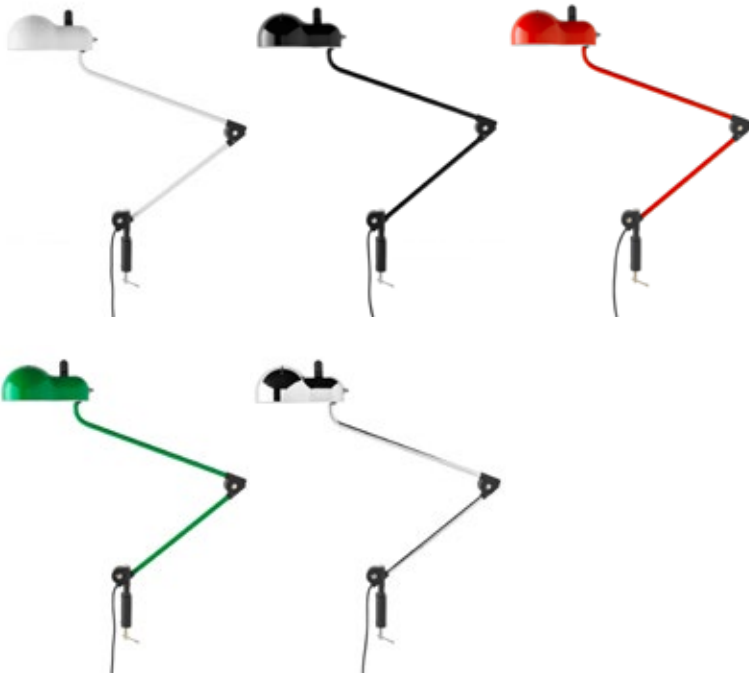

## Decorative Table Lamp

Technical data	
Designer	Joe Colombo
Origin year	1970
Installation	Floor
Environment	Indoor
Power	1 x 7 W
Lamp	1 x E26 LED
Voltage	120VAC
Optics	General Lighting
Light emission direction	Downward
IP	IP20
Dimmable	Yes
Directional	No
Tilting	Yes
Cable included	Yes
Cable length	98"
Cable color	Black
Net weight	31.5 lbs

Lamping (not included)	
Recommended Lamp(s)	1 x 7W E26 A19 3000K 90CRI IF EX. SATCO S29811
Nominal lamp lumens	806 lm
Color temperature	3000 K
Color rendering index	90 CRI
Fixture	
Material	Steel (Diffuser) Aluminum (Mounting frame)
Finish	Powder Coating Electroplating (Polished Chrome)
Item #	Color (Diffuser / Mounting frame)
9071	White RAL 9016 / Black RAL 9005
9072	Black RAL / Black RAL 9005
9073	Red RAL / Black RAL 9005
9074	Green RAL / Black RAL 9005
9085	Polished Chrome / Black RAL 9005