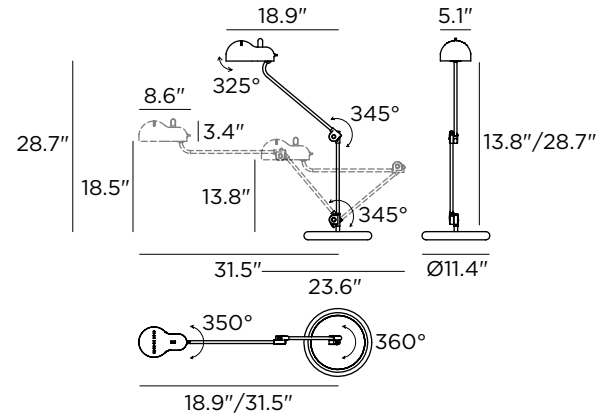

Decorative Table Lamp

Technical data	
Designer	Joe Colombo
Origin year	1970
Installation	Floor
Environment	Indoor
Power	1 x 7 W
Lamp	1 x E26 LED
Voltage	120VAC
Optics	General Lighting
Light emission direction	Downward
IP	IP20
Dimmable	Yes
Directional	No
Tilting	Yes
Cable included	Yes
Cable length	98"
Cable color	Black
Net weight	31.5 lbs

Lamping (not included)	
Recommended Lamp(s)	1 x 7W E26 A19 3000K 90CRI IF EX. SATCO S29811
Nominal lamp lumens	806 lm
Color temperature	3000 K
Color rendering index	90 CRI
Fixture	
Material	Steel (Diffuser) Aluminum (Base)
Finish	Powder Coating Electroplating (Polished Chrome)
Item #	Color (Diffuser / Base)
9076	White RAL 9016 / Black RAL 9005
9077	Black RAL / Black RAL 9005
9078	Red RAL / Red RAL
9079	Green RAL / Black RAL 9005
9080	Polished Chrome / Black RAL 9005