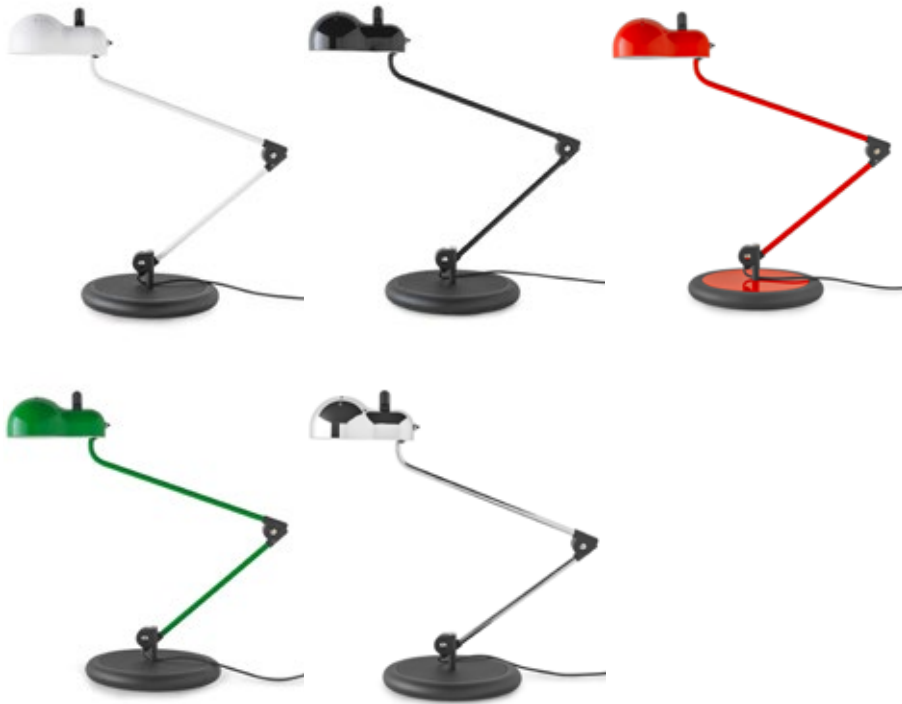

Decorative Table Lamp

Technical data	
Designer	Joe Colombo
Origin year	1970
Installation	Floor
Environment	Indoor
Power	1 x 7 W
Lamp	1 x E26 LED
Voltage	120VAC
Optics	General Lighting
Light emission direction	Downward
IP	IP20
Dimmable	Yes
Directional	No
Tilting	Yes
Cable included	Yes
Cable length	98"
Cable color	Black
Net weight	31.5 lbs

Lamping (not included)	
Recommended Lamp(s)	1 x 7W E26 A19 3000K 90CRI IF EX. SATCO S29811
Nominal lamp lumens	806 lm
Color temperature	3000 K
Color rendering index	90 CRI
Fixture	
Material	Steel (Diffuser) Aluminum (Base)
Finish	Powder Coating Electroplating (Polished Chrome)
Item #	Color (Diffuser / Base)
9076	White RAL 9016 / Black RAL 9005
9077	Black RAL / Black RAL 9005
9078	Red RAL / Red RAL
9079	Green RAL / Black RAL 9005
9080	Polished Chrome / Black RAL 9005