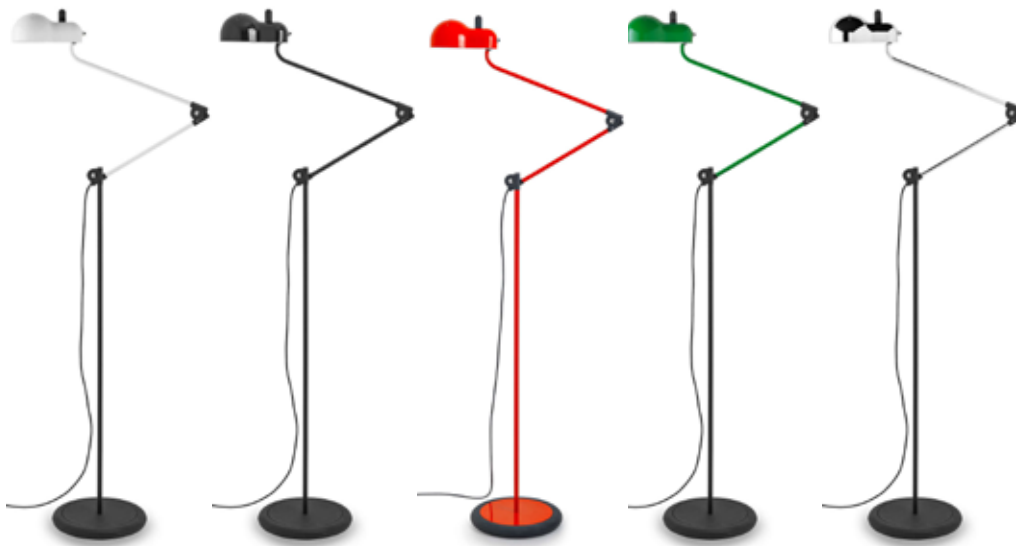

Decorative Floor Lamp

Technical data

Designer	Joe Colombo
Origin year	1970
Installation	Floor
Environment	Indoor
Power	1 x 7 W
Lamp	1 x E26 LED
Voltage	120VAC
Optics	General Lighting
Light emission direction	Downward
IP	IP20
Dimmable	Yes
Directional	No
Tilting	Yes
Cable included	Yes
Cable length	98"
Cable color	Black
Net weight	27.9 lbs

Lamping (not included)

Recommended Lamp(s)	1 x 7W E26 A19 3000K 90CRI IF EX. SATCO S29811
Nominal lamp lumens	806 lm
Color temperature	3000 K
Color rendering index	90 CRI

Fixture

Material	Steel
Finish	Powder Coating Electroplating (Polished Chrome)

Item

Item #	Color (Diffuser / Base)
9081	White RAL 9016 / Black
9082	Black RAL / Black
9083	Red RAL / Red
9084	Green RAL / Black
9085	Polished Chrome / Black