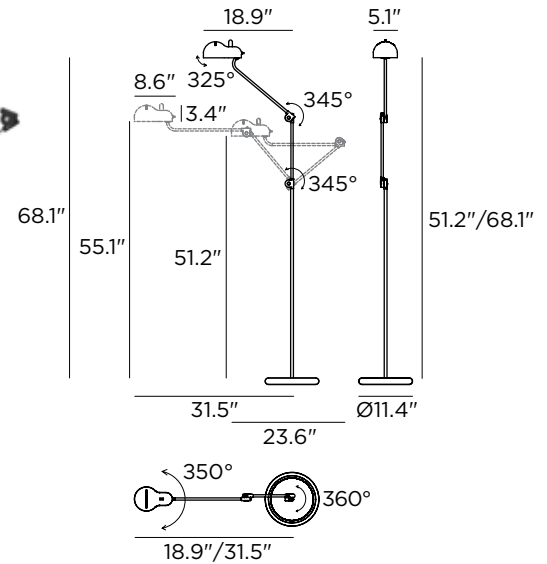

Decorative Floor Lamp

Technical data

Designer	Joe Colombo
Origin year	1970
Installation	Floor
Environment	Indoor
Power	1 x 7 W
Lamp	1 x E26 LED
Voltage	120VAC
Optics	General Lighting
Light emission direction	Downward
IP	IP20
Dimmable	Yes
Directional	No
Tilting	Yes
Cable included	Yes
Cable length	98"
Cable color	Black
Net weight	27.9 lbs

Lamping (not included)

Recommended Lamp(s)	1 x 7W E26 A19 3000K 90CRI IF EX. SATCO S29811
Nominal lamp lumens	806 lm
Color temperature	3000 K
Color rendering index	90 CRI

Fixture

Material	Steel
Finish	Powder Coating Electroplating (Polished Chrome)

Item

Item #	Color (Diffuser / Base)
9081	White RAL 9016 / Black
9082	Black RAL / Black
9083	Red RAL / Red
9084	Green RAL / Black
9085	Polished Chrome / Black