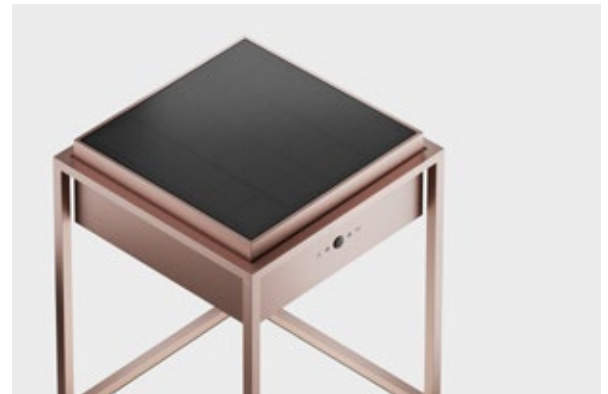

Solar Powered Portable Outdoor Lamp
Auto/Manual Selectable Modes

qua	color	item no.	system performance
	bright bronze	93825-BB	2.1 W/75 lm
	pearl white	93825-PW	2.1 W/75 lm
	jet black	93825-JB	2.1 W/75 lm

technical information:

LED
lithium-ion battery
2 x 2000 mAh
2700K
solar panel

optional change between
manual + automatic mode

battery operating time

automatic mode:

automatic switch-on at dusk
for a duration of approx. 5 hrs

battery operating time

manual mode:

- approx. 7 hrs at 100% (level 3)
- approx. 14 hrs at 50% (level 2)
- approx. 32 hrs at 25% (level 1)

3-step-dimming

material:

aluminum die-casting
lacquered
polycarbonate matte

**protection class:
IP65**

light direction:

6.6ft USB-C-cable included
(US-ET-93000-USB-C-BL)

Auto mode, automatically turns on at dusk
and turns off 5 hours later