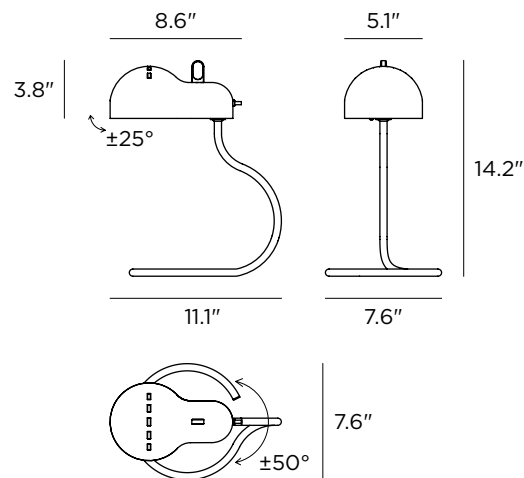

Decorative Table Lamp

Technical data

Designer	Joe Colombo
Origin year	1970
Installation	Floor
Environment	Indoor
Power	1 x 7 W
Lamp	1 x E26 LED
Voltage	120VAC
Optics	General Lighting
Light emission direction	Downward
IP	IP20
Dimmable	Yes
Directional	No
Tilting	Yes
Cable included	Yes
Cable length	60"
Cable color	Black
Net weight	2.1 lbs

Lamping (not included)

Recommended Lamp(s)	1 X 7W E26 A19 3000K 90CRI IF EX. SATCO S29811
Nominal lamp lumens	806 lm
Color temperature	3000 K
Color rendering index	90 CRI

Fixture

Material	Steel
Finish	Powder Coating Electroplating (Polished Chrome / Polished Brass)