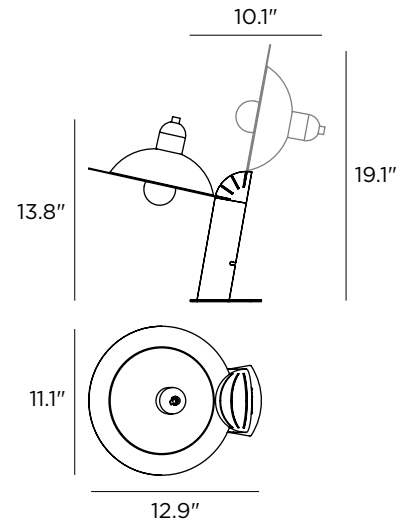

Decorative Table Lamp

Technical data	
Designer	De Pas - D'urbino - Lomazzi
Origin year	1971
Installation position	Table
Installation environment	Indoor
Power	1 x 7.5 W
Lamp	1 x E26 LED
Voltage	120VAC
Optics	General Lighting
Light emission direction	Downward and upward
IP	IP20
Dimmable	Yes
Directional	No
Tilting	No
Cable included	Yes, with inline switch
Cable length	79.2"
Cable color	Black
Net weight	4.8 lbs

Lamping (not included)	
Recommended Lamp(s)	1 x 7.5W E26 A19 SILVER BOWL 2700K EX. GREENCREATIVE 36085
Nominal lamp lumens	650 lm
Color temperature	2700 K
Color rendering index	90 CRI
Body	
Material	ABS
Finish	Powder coating
Item #	Color
8971	White RAL 9016
8972	Black RAL 9005
8973	Red
Arm and Socket Holder are Black RAL 9005	
Shade	
Material	Aluminum
Color	White RAL 9003
Finish	Powder coating
Base	
Material	IAISI 304 stainless steel
Color	Polished