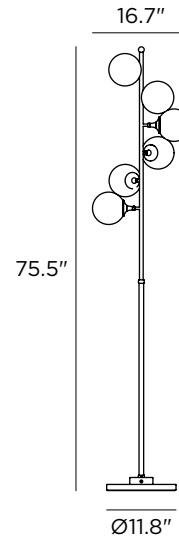

## Decorative Floor Lamp

Technical data	
Designer	Stilnovo
Origin year	1959
Installation	Floor
Environment	Indoor
Power	6 x 6 W
Lamp	6 x E12 LED
Voltage	120VAC
Optics	General Lighting
Light emission direction	Downward and upward
IP	IP20
Dimmable	Yes
Directional	No
Tilting	No
Cable included	Yes
Cable length	138"
Net weight	30.9 lbs

Lamping (not included)	
Recommended Lamp(s)	6 x 6W E12 A15 3000K 90CRI IF
Nominal lamp lumens	4836 lm
Color temperature	3000 K
Color rendering index	90 CRI
Casing	
Material	Plated Steel
Color	Polished Brass
Processing	Electroplating
Diffuser	
Material	Glass
Color	White
Base	
Material	Carrara marble
Color	White
<b>Item #</b>	<b>9560</b>