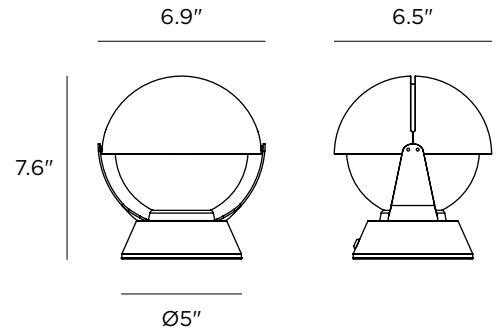

Decorative Table Lamp

Technical data	
Designer	Giovanni Luigi Gorgoni
Origin year	1965
Installation	Floor
Environment	Indoor
Power	1 x 6 W
Lamp	1 x E12 LED
Voltage	120VAC
Optics	General Lighting
Light emission direction	Downward and upward
IP	IP20
Dimmable	Yes
Directional	No
Tilting	No
Cable included	Yes, with inline switch
Cable length	79.2"
Cable color	Black
Net weight	1.9 lbs

Lamping (recommended)	
Recommended Lamp(s)	1 x 6W E12 A15 3000K 90CRI IF
Nominal lamp lumens	470 lm
Color temperature	3000 K
Color rendering index	90 CRI
Fixture	
Material	Steel
Finish	Powder coating
8961	White
8962	Red
8963	Yellow
8964	Blue
Diffuser	
Material	Arylic
Color	White Opal