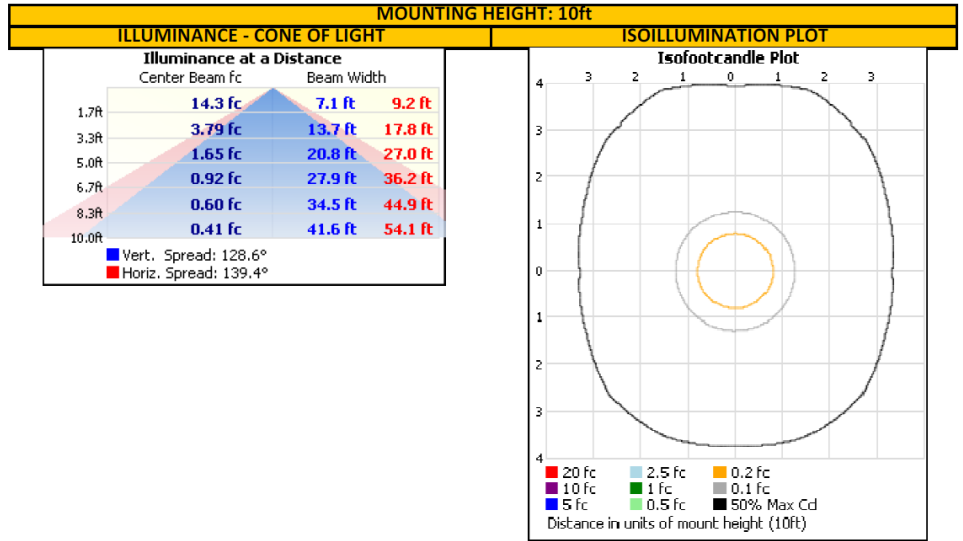

HUSH MINI

TALA

G40
540 LUMENS
6W
2700 K