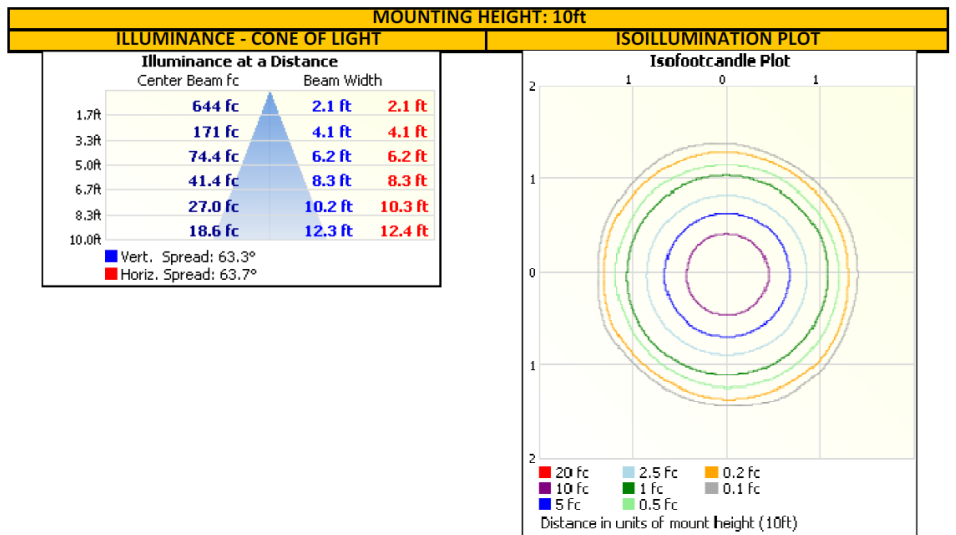

INTEGRATED

LED
2500 LUMENS
TBC W
3000K