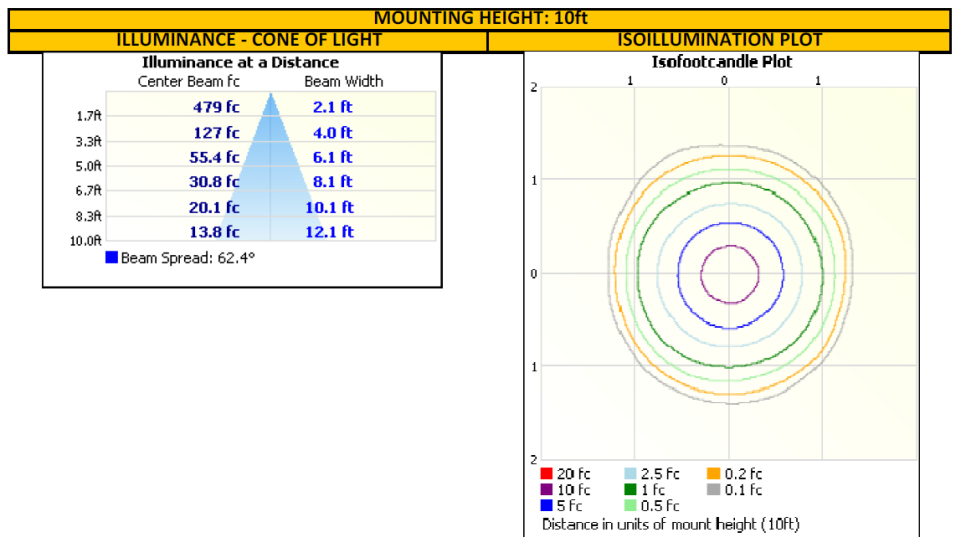

INTEGRATED

LED
1500 LUMENS
TBC W
2700K