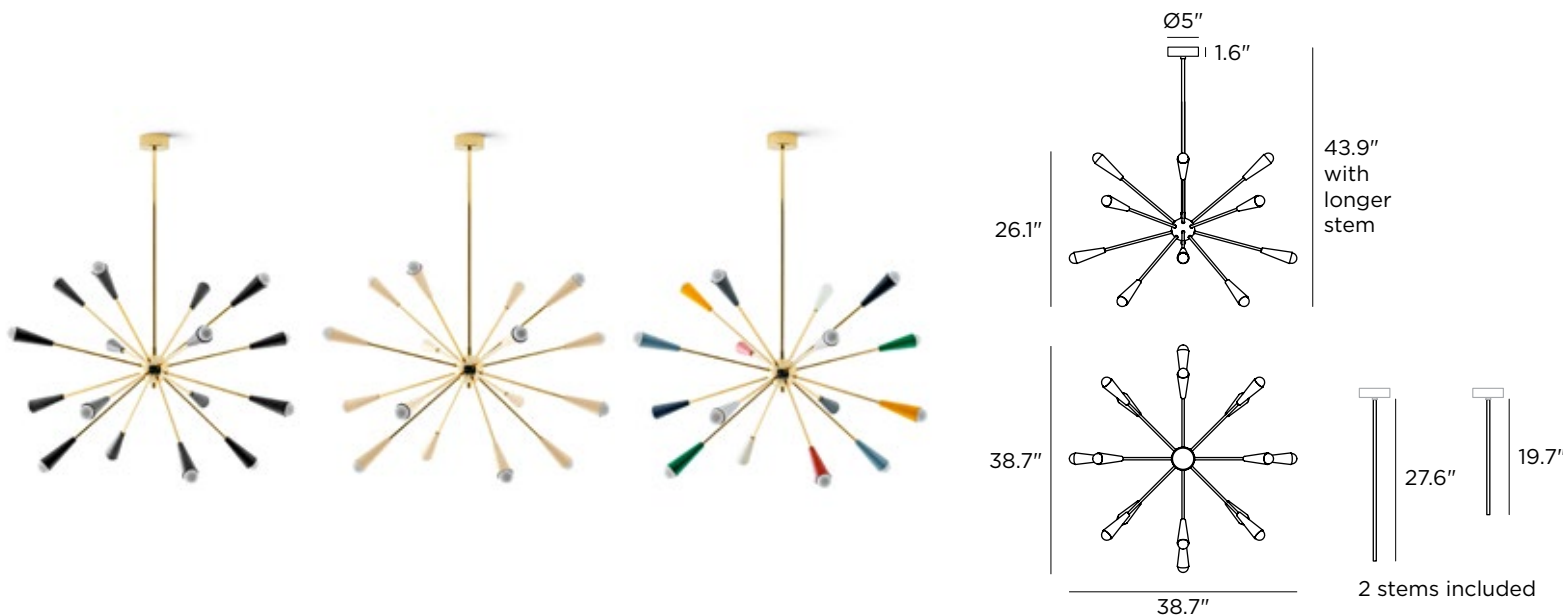

Decorative Pendant

Technical data	
Designer	Achille and Pier Giacomo Castiglioni
Origin year	1957
Installation	4" Octagonal Junction Box
Environment	Indoor
Power	16 x 6 W
Lamp	16 x E12 LED
Voltage	120VAC
Optics	General Lighting
Light emission direction	Downward and upward
IP	IP20
Dimmable	Yes
Directional	No
Tilting	No
Cable included	No
Net weight	16.8 lbs

Lamping (not included)	
Recommended Lamp(s)	16 x 6W E12 S14 3000K 90CRI IF
Fixture lumens	8000 lm
Color temperature	3000 K
Color rendering index	90 CRI
Fixture	
Material	Steel
Finish	Paint / Electroplating (Polished Brass)
Item #	
9590	Polished Brass / Black
9591	Polished Brass
9592	Polished Brass / Color