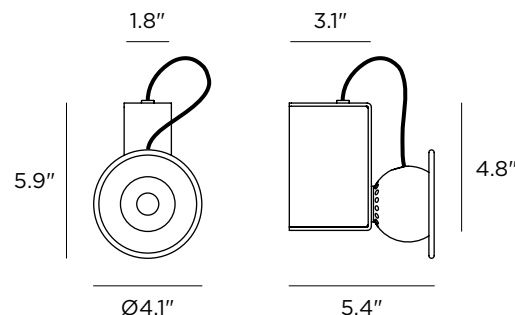

Decorative Wall Lamp

Magnetic head-body connection

Technical data	
Designer	Stilnovo
Origin year	1958
Installation	2"x4" J-box
Environment	Indoor
Power	1 x 8.5 W
Lamp	1 x LED
Voltage	120VAC
Optics	General Lighting
Light emission direction	Downward
IP	IP20
Dimmable	No
Directional	Swivelling
Tilting	No
Cable included	No
Net weight	4.1 lbs

Lamping (included)	
Wattage	8.5W
Delivered Lumen	518 lm
Color temperature	2700 K
Color rendering index	90 CRI
Fixture	
Material	Steel
Finish	Paint
Diffuser	
Material	PMMA
Finish	Transparent
Item #	Color
9290	White RAL 9016
9291	Black RAL
9292	Coffee RAL 1001
9293	Green RAL
9294	Red RAL