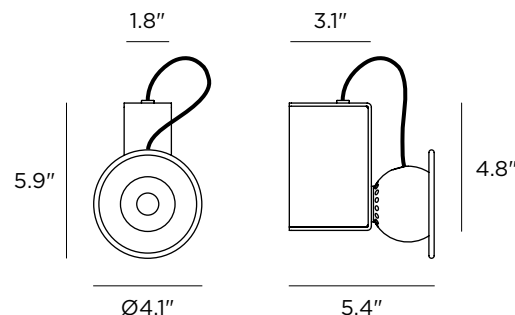

Decorative Wall Lamp

Magnetic head-body connection

Technical data	
Designer	Stilnovo
Origin year	1958
Installation	2"x4" J-box
Environment	Indoor
Power	1 x 8.5 W
Lamp	1 x LED
Voltage	120VAC
Optics	General Lighting
Light emission direction	Downward
IP	IP20
Dimmable	No
Directional	Swivelling
Tilting	No
Cable included	No
Net weight	4.1 lbs

Lamping (included)	
Wattage	8.5W
Delivered Lumen	518 lm
Color temperature	2700 K
Color rendering index	90 CRI
Fixture	
Material	Steel
Finish	Paint
Diffuser	
Material	PMMA
Finish	Transparent
Item #	Color
9290	White RAL 9016
9291	Black RAL 9005
9292	Coffee RAL 1001
9293	Green RAL 6002
9294	Red RAL 3000