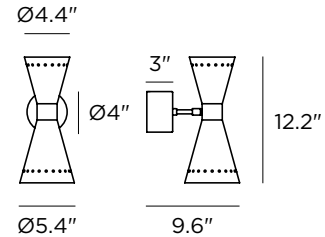

## Decorative Wall Light

Technical data	
Designer	Stilnovo
Origin year	1958
Installation	Wallbox
Environment	Indoor
Power	2 x 6 W
Lamp	2 x E12 LED
Voltage	120VAC
Optics	General Lighting
Light emission direction	Downward and upward
IP	IP20
Dimmable	Yes
Directional	Swivelling
Tilting	No
Cable included	No
Net weight	2.9 lbs

Lamping (not included)	
Recommended Lamp(s)	2 x 6W E12 S14 3000K 90CRI IF
Nominal lamp lumens	1612 lm
Color temperature	3000 K
Color rendering index	90 CRI
Fixture	
Material	Plated Steel
Color	Polished Brass
Finish	Electroplating
Item #	Color
9570	Black
9571	Ivory
Inside Shade White RAL	