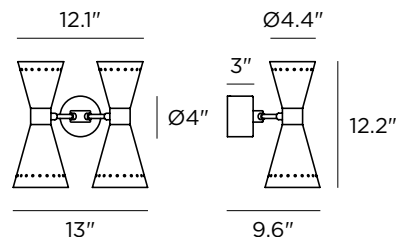

Megafono Double

Decorative Wall Light

| Technical data | |
|--------------------------|---------------------|
| Designer | Stilnovo |
| Origin year | 1958 |
| Installation | Wallbox |
| Environment | Indoor |
| Power | 4 x 6 W |
| Lamp | 4 x E12 LED |
| Voltage | 120VAC |
| Optics | General Lighting |
| Light emission direction | Downward and upward |
| IP | IP20 |
| Dimmable | Yes |
| Directional | Swivelling |
| Tilting | No |
| Cable included | No |
| Net weight | 6 lbs |

| Lamping (not included) | |
|------------------------|----------------------------------|
| Recommended Lamp(s) | 4 x 6W E12 S14 3000K 90CRI IF |
| Nominal lamp lumens | 3224 lm |
| Color temperature | 3000 K |
| Color rendering index | 90 CRI |
| Fixture | |
| Material | Plated Steel |
| Color | Polished Brass |
| Finish | Electroplating |
| Item # | Color |
| 9572 | Black |
| 9573 | Ivory |
| Inside Shade White RAL | |