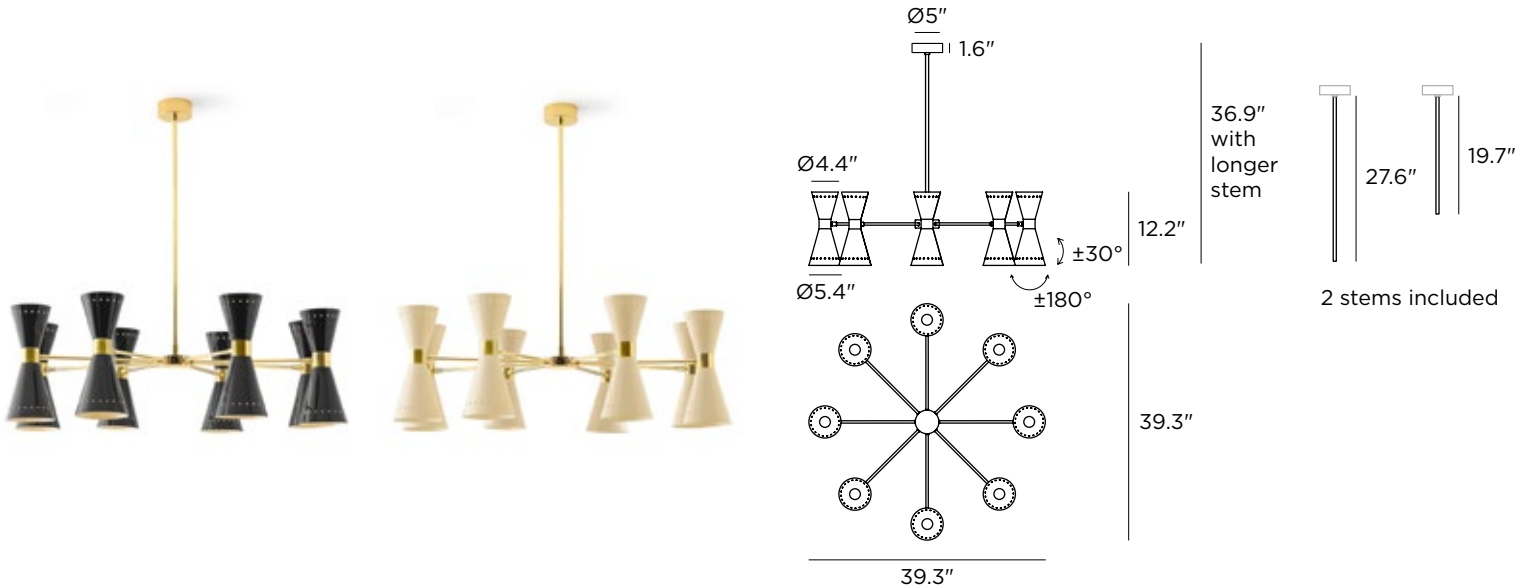

Megafono 40"

Decorative Pendant

Technical data	
Designer	Stilnovo
Origin year	1958
Installation	4" Octagonal Junction Box
Installation environment	Indoor
Power	16 x 6 W
Lamp	16 x E12 LED
Voltage	120VAC
Optics	General Lighting
Light emission direction	Downward and upward
IP	IP20
Dimmable	Yes
Directional	Swivelling
Tilting	No
Cable included	No
Net weight	12.6 lbs

Lamping (not included)	
Recommended Lamp(s)	16 x 6W E12 S14 3000K 90CRI IF
Nominal lamp lumens	12,896 lm
Color temperature	3000 K
Color rendering index	90 CRI
Fixture	
Material	Plated Steel
Color	Polished Brass
Finish	Electroplating
Item #	Color
9566	Black
9567	Ivory
Inside Shade White RAL	