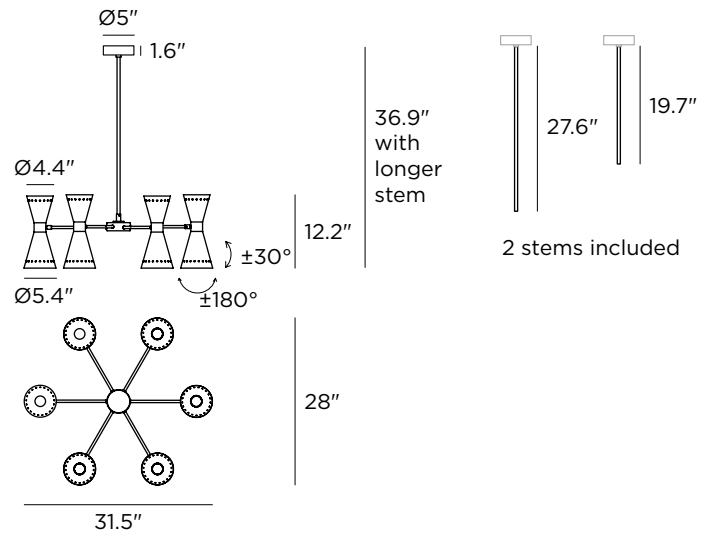

Megafono 32"

Decorative Pendant

| Technical data | |
|--------------------------|---------------------------|
| Designer | Stilnovo |
| Origin year | 1958 |
| Installation | 4" Octagonal Junction Box |
| Environment | Indoor |
| Power | 12 x 6 W |
| Lamp | 12 x E12 LED |
| Voltage | 120VAC |
| Optics | General Lighting |
| Light emission direction | Downward and upward |
| IP | IP20 |
| Dimmable | Yes |
| Directional | Swivelling |
| Tilting | No |
| Cable included | No |
| Net weight | 12.6 lbs |

| Lamping (not included) | |
|------------------------|--------------------------------|
| Recommended Lamp(s) | 12 x 6W E12 S14 3000K 90CRI IF |
| Nominal lamp lumens | 9672 lm |
| Color temperature | 3000 K |
| Color rendering index | 90 CRI |
| Fixture | |
| Material | Plated Steel |
| Color | Polished Brass |
| Finish | Electroplating |
| Item # | Color |
| 9568 | Black |
| 9569 | Ivory |
| Inside Shade White RAL | |