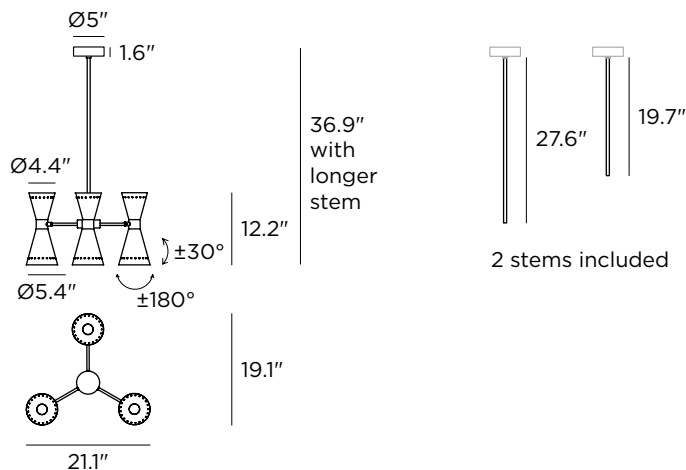

# Megafono 21"

Decorative Pendant

Technical data	
Designer	Stilnovo
Origin year	1958
Installation	4" Octagonal Junction Box
Environment	Indoor
Power	6 x 6 W
Lamp	6 x E12 LED
Voltage	120VAC
Optics	General Lighting
Light emission direction	Downward and upward
IP	IP20
Dimmable	Yes
Directional	Swivelling
Tilting	No
Cable included	No
Net weight	9.7 lbs

Lamping (not included)	
Recommended Lamp(s)	6 x 6W E12 S14 3000K 90CRI IF
Nominal lamp lumens	4836 lm
Color temperature	3000 K
Color rendering index	90 CRI
Fixture	
Material	Plated Steel
Color	Polished Brass
Finish	Electroplating
Item #	Color
9576	Black
9577	Ivory
Inside Shade White RAL	