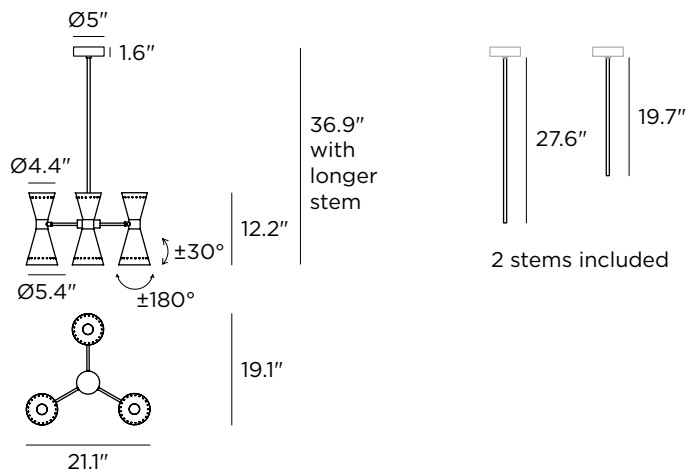

Megafono 21"

Decorative Pendant

Technical data	
Designer	Stilnovo
Origin year	1958
Installation	4" Octagonal Junction Box
Environment	Indoor
Power	3 x 6 W
Lamp	3 x E12 LED
Voltage	120VAC
Optics	General Lighting
Light emission direction	Downward and upward
IP	IP20
Dimmable	Yes
Directional	Swivelling
Tilting	No
Cable included	No
Net weight	9.7 lbs

Lamping (not included)	
Recommended Lamp(s)	3 x 6W E12 S14 3000K 90CRI IF
Nominal lamp lumens	4836 lm
Color temperature	3000 K
Color rendering index	90 CRI
Fixture	
Material	Plated Steel
Color	Polished Brass
Finish	Electroplating
Item #	Color
9576	Black
9577	Ivory
Inside Shade White RAL	