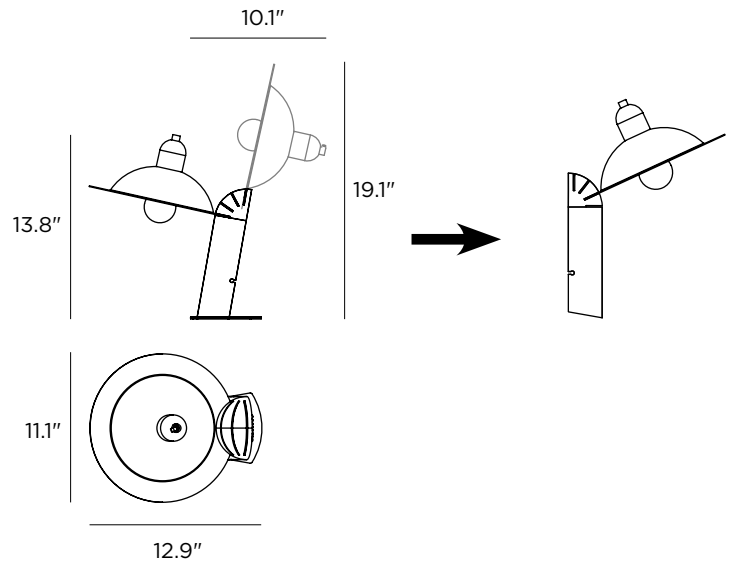

Decorative Table / Wall Lamp

Removing the base from the body, transforms Lampiatta into a wall light

Technical data	
Designer	De Pas - D'urbino - Lomazzi
Origin year	1971
Installation	Table / Wall
Environment	Indoor
Power	1 x 7.5 W
Lamp	1 x E26 LED
Voltage	120VAC
Optics	General Lighting
Light emission direction	Downward and upward
IP	IP20
Dimmable	Yes
Directional	No
Tilting	No
Cable included	Yes
Cable length	79.2"
Cable Color	Black
Net weight	4.8 lbs

Lamping (not included)	
Recommended Lamp(s)	1 x 7.5W E26 A19 SILVER BOWL 2700K EX. GREENCREATIVE 36085
Nominal lamp lumens	650 lm
Color temperature	2700 K
Color rendering index	90 CRI
Body	
Material	ABS
Finish	Powder coating
Item #	Color
8971	White RAL 9016
8972	Black RAL 9005
8973	Red
Arm and Socket Holder are Black RAL 9005	
Shade	
Material	Aluminum
Color	White RAL 9003
Finish	Powder coating
Base	
Material	IAISI 304 stainless steel
Color	Polished