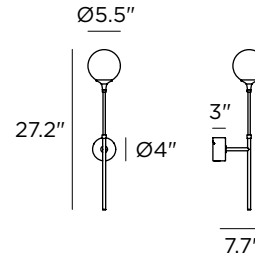

Decorative Wall Luminaire

Technical data	
Designer	Stilnovo
Origin year	1959
Installation	Wallbox
Environment	Indoor
Power	1 x 6 W
Lamp	1 x E12 LED
Frequency	60 Hz
Optics	General Lighting
Light emission direction	Downward and upward
IP	IP20
Dimmable	Yes
Directional	No
Tilting	No
Cable included	No
Net weight	5.5 lbs

Lamping (not included)	
Recommended Lamp(s)	1 x 6W E12 A15 3000K 90CRI IF
Nominal lamp lumens	806 lm
Color temperature	3000 K
Color rendering index	90 CRI
Fixture	
Material	Plated Steel
Color	Polished Brass
Finish	Electroplating
Diffuser	
Material	Glass
Color	White
Item #	
	<b>9559</b>