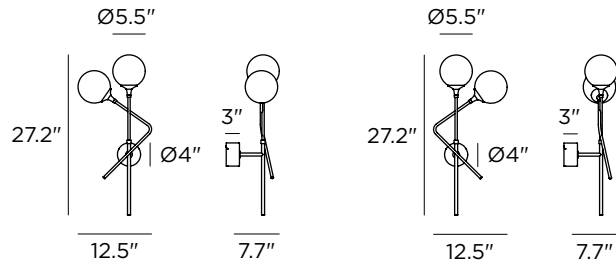

Decorative Wall Luminaire

Technical data	
Designer	Stilnovo
Origin year	1959
Installation	Wallbox
Environment	Indoor
Power	2 x 6 W
Lamp	2 x E12 LED
Voltage	120VAC
Optics	General Lighting
Light emission direction	Downward and upward
IP	IP20
Dimmable	Yes
Directional	No
Tilting	No
Cable included	No
Net weight	6.6 lbs

Lamping (not included)	
Recommended Lamp(s)	2 x 6W E12 A15 3000K 90CRI IF
Nominal lamp lumens	1612 lm
Color temperature	3000 K
Color rendering index	90 CRI
Fixture	
Material	Plated Steel
Color	Polished Brass
Finish	Electroplating
Diffuser	
Material	Glass
Color	White
Item #	Description
9557	Right
9558	Left