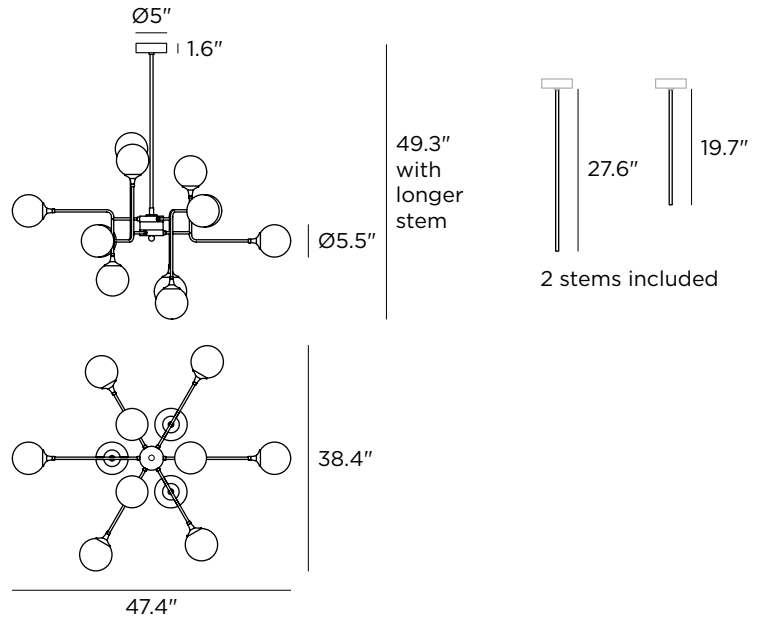

Galassia 48"

Decorative Pendant

Technical data	
Designer	Stilnovo
Origin year	1959
Installation	4" Octagonal Junction Box
Environment	Indoor
Power	12 x 6 W
Lamp	12 x E12 LED
Voltage	120VAC
Optics	General Lighting
Light emission direction	Downward and upward
IP	IP20
Dimmable	Yes
Directional	No
Tilting	No
Cable included	No
Net weight	36.4 lbs

Lamping (not included)	
Recommended Lamp(s)	12 x 6W E12 A15 3000K 90CRI IF
Nominal lamp lumens	9672 lm
Color temperature	3000 K
Color rendering index	90 CRI
Fixture	
Material	Plated Steel
Color	Polished Brass
Finish	Electroplating
Diffuser	
Material	Glass
Color	White
Item #	
	9555