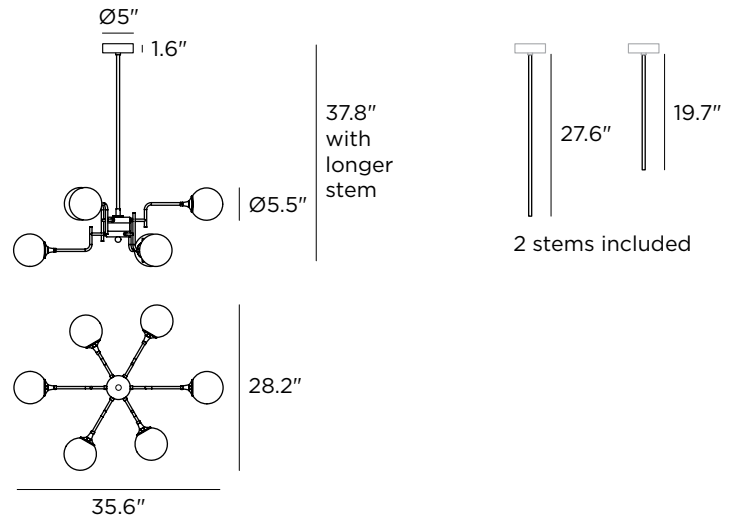

Galassia 36"

Decorative Pendant

Technical data	
Designer	Stilnovo
Origin year	1959
Installation	4" Octagonal Junction Box
Environment	Indoor
Power	6 x 6 W
Lamp	6 x E12 LED
Voltage	120VAC
Optics	General Lighting
Light emission direction	Downward and upward
IP	IP20
Dimmable	Yes
Directional	No
Tilting	No
Cable included	No
Net weight	16.8 lbs

Lamping (not included)	
Recommended Lamp(s)	6 x 6W E12 A15 3000K 90CRI IF
Nominal lamp lumens	4836 lm
Color temperature	3000 K
Color rendering index	90 CRI
Fixture	
Material	Plated Steel
Color	Polished Brass
Finish	Electroplating
Diffuser	
Material	Glass
Color	White
Item #	9556