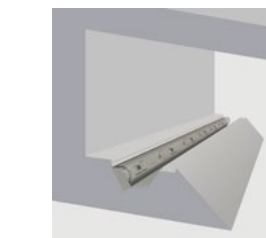

ProTools 60 Linear Direct/Indirect Wall / Mullion Mount

60 Linear (2.4")

60 Linear Recessed

60 Linear Suspended

60 Linear Suspended Direct / Indirect

60 Linear Surface

60 Linear Wall Mount Direct or Indirect

60 Linear Wall Mount Direct / Indirect

100 Linear (4")

100 Linear Recessed

100 Linear Suspended

100 Linear Surface

Coves

Edgeless Cove

Mini Edgeless Cove

Box Cove

Mini Box Cove

Box Cove 2

20 Linear Mini Edgeless Cove

Edgeless Nose Cove

Edgeless P Nose Cove

Perimeter

V Cove