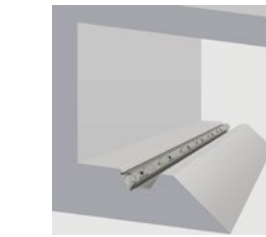

ProTools 60 Linear Direct/Indirect Wall / Mullion Mount

60 Linear (2.4")

60 Linear Recessed

60 Linear Suspended

60 Linear Suspended Direct / Indirect

60 Linear Surface

60 Linear Wall Mount Direct or Indirect

60 Linear Wall Mount Direct / Indirect

100 Linear (4")

100 Linear Recessed

100 Linear Suspended

100 Linear Surface

Coves

Edgeless Cove

Mini Edgeless Cove

Box Cove

Mini Box Cove

Box Cove 2

20 Linear Mini Edgeless Cove

Edgeless Nose Cove

Edgeless P Nose Cove

Perimeter

V Cove