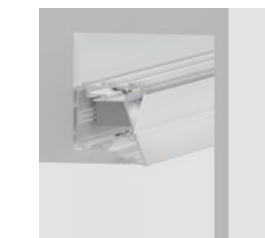

60 Linear Wall Mount Direct / Indirect

100 Linear (4")

100 Linear Recessed

100 Linear Suspended

100 Linear Surface

Coves

Edgeless Cove

Mini Edgeless Cove

Box Cove

Mini Box Cove

Box Cove 2

20 Linear Mini Edgeless Cove

Edgeless Nose Cove

Edgeless P Nose Cove

Perimeter

V Cove