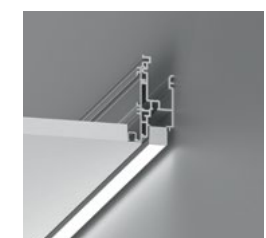

20 Linear Surface

20 Linear Suspended

20 Linear Direct / Indirect Suspended

20 Linear Direct/Indirect Surface Wall

20 Linear Wash Light Recessed

20 Linear Wash Light Surface

20 Linear Wash Light Suspended

20 Linear Wash Light Semi-Recessed

20 Linear Recessed - Flush

20 Linear Recessed - Regressed

20 Linear Perimeter Flush

20 Linear Perimeter Regressed

20 Linear Mini Edgeless Cove

20 Linear Mini Z Cove

20 Linear Under Cabinet

20 Linear Wand