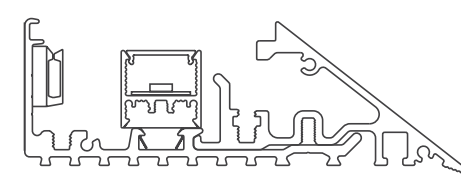

click images to open product pages

Coves

Box Cove
Surface Mount

Box Cove 2
Surface/Mullion Mount

Edgeless Cove
Plaster Trim

Edgeless P Nose Cove
Plaster Trim

Edgeless Nose Cove
Plaster Trim

Mini Coves

Mini Edgeless Cove
Plaster Trim

Mini Box Cove
Surface Mount

20 Linear Mini Edgeless
Cove Plaster Trim

Perimeter

Z Cove
Plaster Trim

Z Cove
Bezel Trim

Z Cove
Grid Trim

20 Linear Mini Z Cove
Plaster Trim

V Cove
Plaster Trim

V Cove
Bezel Trim

ProTools 60 Linear Wall Graze
Recessed

ProTools 60 Linear Perimeter
Recessed

20 Linear Perimeter Flush Lens
Return Trim

20 Linear Perimeter Flush Lens
Grid Trim

20 Linear Perimeter Flush Lens
Plaster Trim