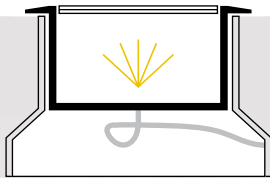

2 inch

Orma Adjustable

Adding the benefits of adjustability to Orma allows the designer to finely adjust the effect. The adjustment of $-20^{\circ}/+20^{\circ}$ is made with a flat-blade screwdriver on the exterior of the housing, maintaining the integrity of a sealed optical compartment.

Locking system

The properly adjusted luminaire is then locked in place with the installation housing, preventing the need to re-aim for the perfect effect.

Trim options

Semi-Flush Trim

Flush Trim

Trimless

Blade Optics