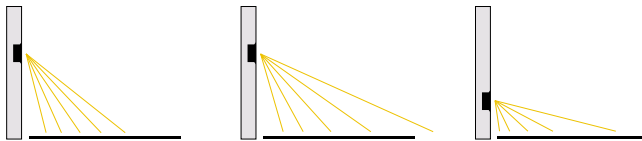

Thanks to the tilting system built into the optics compartment, Orma Wall Wash is able to adapt to different installation heights, defining the diffusion of the light up the to 10 feet away from the source.