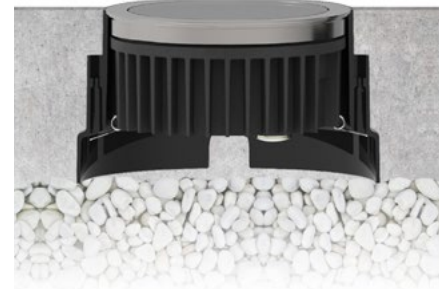

Locking system

The properly adjusted luminaire is then locked in place with the installation housing, preventing the need to re-aim for the perfect effect.