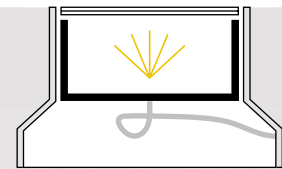

Locking system

The properly adjusted luminaire is then locked in place with the installation housing, preventing the need to re-aim for the perfect effect.

Trim options

Semi-Flush Trim

Flush Trim

Trimless

Blade Optics