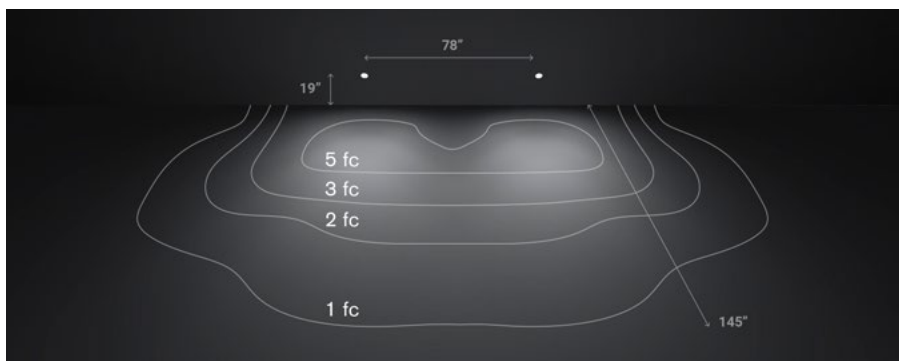

The Blade optics let you light window wells, arches and architraves, emphasizing the architecture and its details. The entirely recess-mounted luminaire lets the window open and close without interference. The light beam is very narrow laterally and then opens up to almost 180° at the front, enhancing the inner face of the openings without glare or light pollution.

Concentric Optics

An exclusive design, recess mounted path marker, flush with the pavement, is capable of creating beautiful effects and giving the paths correct directionality with a sturdy structure capable of withstanding traffic weighing up to 4400 lbs. The family includes four diameters: 1.6", 2.2", 3.4", 5.0".

Adjustable Wall Washer Optics

Optics conceived for wall and floor recessed installation, they allow the design of perfectly marked and visible luminous paths. The WallWash optics allow the luminous beam to be directed to the intended path without light above the the 90 degree plane for maximum visual comfort. The easy adjustment can be made to fine tune the luminous beam.

Thanks to the tilting system built into the optics compartment, Orma Wall Wash is able to adapt to different installation heights, defining the diffusion of the light up the to 10 feet away from the source.