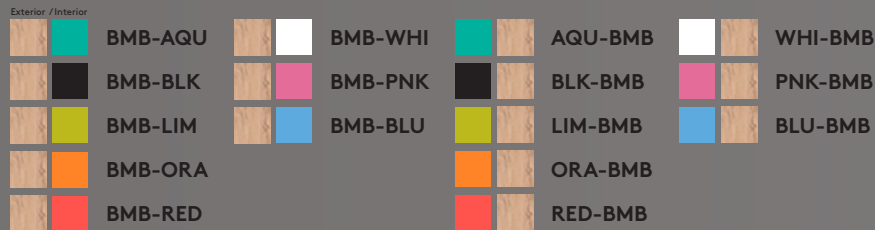

Nikau

) david
trubridge

Model Number	Assembled Fixture Dimensions	Weight	Material Type	Lamp Details	Cord Length	Suspension Hardware	Fasteners	Kitset Available?	Bulb Recommendation	
NIK-FULL	X: 16" (405 mm) Y: 64" (1615 mm) Z: 16" (405 mm)	3.1 lb (1.4 kg)	3 ply (1/16") Sustainable Bamboo	1 x E26 100 W 120V(60Hz)	15' (4.5 m)	Not required	Nylon Rivets	Yes	A19/G25/G40	

FINISH OPTIONS

Bamboo - No Finish

BMB-BMB

Paint Finish (two sided)

BLK-BLK

WHI-WHI

Bamboo + Paint Finish (one sided)

BMB-AQU

BMB-WHI

AQU-BMB

WHI-BMB

BMB-BLK

BMB-PNK

BLK-BMB

PNK-BMB

BMB-LIM

BMB-BLU

LIM-BMB

BLU-BMB

BMB-ORA

ORA-BMB

BMB-RED

RED-BMB

Custom (Minimum order 6-10)