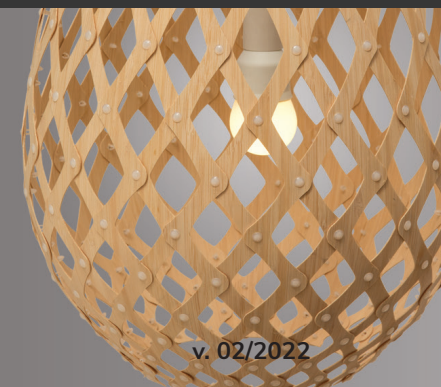

FINISH OPTIONS

Bamboo - No Finish

BMB-BMB

Paint Finish (two sided)

BLK-BLK

WHI-WHI

Custom (Minimum order 6-10)

CUS-BMB

BMB-CUS

CUS-CUS

Bamboo + Paint Finish (one sided)

BMB-AQU

BMB-BLK

BMB-LIM

BMB-ORA

BMB-RED

BMB-WHI

BMB-PNK

BMB-BLU

AQU-BMB

BLK-BMB

LIM-BMB

ORA-BMB

RED-BMB

WHI-BMB

PNK-BMB

BLU-BMB

inter•lux

410 381 1497 inter-lux.com answers@inter-lux.com
Inter-lux reserves the right to make technical changes without notice.

v. 02/2022