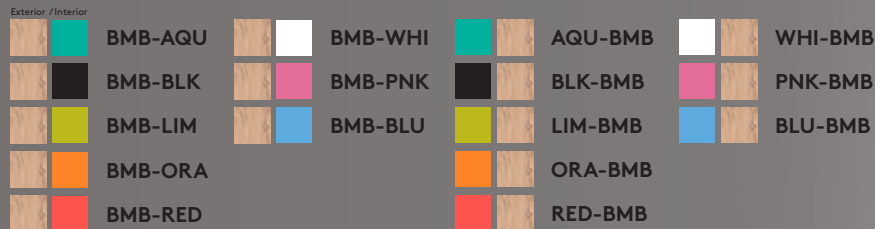

### Bamboo - No Finish

BMB-BMB

### Paint Finish (two sided)

BLK-BLK

WHI-WHI

### Custom (Minimum order 6-10)

CUS-BMB

BMB-CUS

CUS-CUS

### Bamboo + Paint Finish (one sided)

BMB-AQU

BMB-WHI

AQU-BMB

WHI-BMB

BMB-BLK

BMB-PNK

BLK-BMB