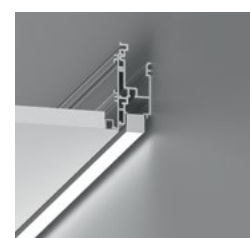

3" ProTools Accent Wall Wash Round Recessed

Linear

20 Linear (0.7")

20 Linear Recessed

20 Linear Surface

20 Linear Suspended

20 Linear Mini Edgless Cove

20 Linear Perimeter Flush