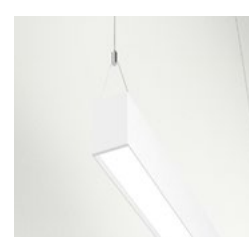

ProTools 60 Linear Perimeter Recessed

ProTools 60 Linear Downlight Suspended

ProTools 60 Linear Direct/Indirect Suspended

ProTools 60 Linear Downlight Surface Mount

ProTools 60 Linear Downlight 6" - 12" Surface Mount