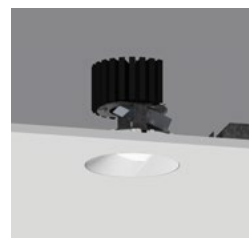

4" ProTools Downlights DL Adjustable

4" ProTools Downlights DLX Adjustable

4" ProTools Downlights DL Wall Wash