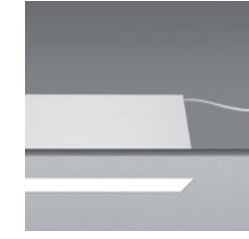

ProTools 60 Linear Downlight Wall / Mullion Mount

ProTools 60 Linear Direct/Indirect Wall / Mullion Mount

60 Linear (2.4")

60 Linear Recessed

60 Linear Surface

60 Linear Suspended

100 Linear (4")

100 Linear Recessed