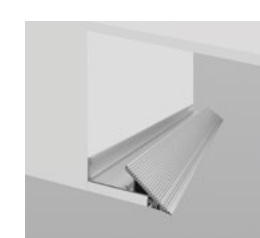

Mini Box Cove

Edgeless Cove

Mini Edgless Cove

Edgless Nose Cove

Edgless P Nose Cove

Washlights

2.4" Square Ceiling / Floor Wash

4" Square Ceiling / Floor Wash