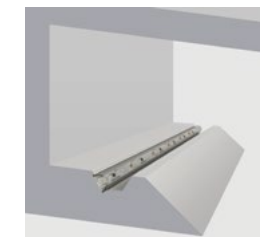

60 Linear Suspended

100 Linear (4")

100 Linear Recessed

100 Linear Surface

100 Linear Suspended

Coves

Box Cove

Box Cove 2

Mini Box Cove

Edgeless Cove

Mini Edgless Cove

Edgless Nose Cove

Edgless P Nose Cove

Washlights

2.4" Square Ceiling / Floor Wash

4" Square Ceiling / Floor Wash