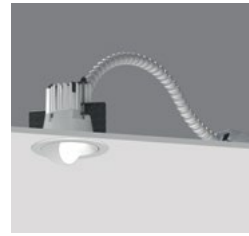

2.4" General Downlight

2.4" General Downlight Wall Wash