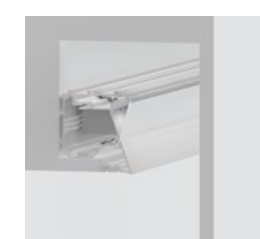

Mini Box Cove

Edgeless Cove

Mini Edgless Cove

Edgless Nose Cove

Edgless P Nose Cove

Washlights

2.4" Square Ceiling / Floor Wash

4" Square Ceiling / Floor Wash

Perimeter

Z Cove

Vertical Cove Plaster

Vertical Cove Bezel