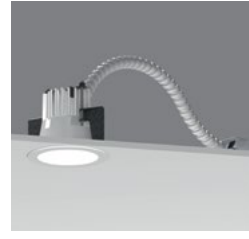

2.4" General Downlight Wall Wash

Downlights

2.4" GDL Downlights

2.4" General Downlight