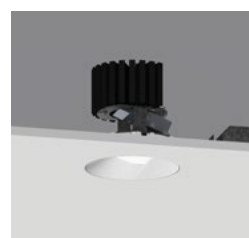

4" ProTools Downlights DL Adjustable

4" ProTools Downlights DLX Adjustable

4" ProTools Downlights DL Wall Wash