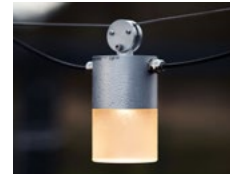

## Surface

BPX

Drop Pendant

Firefly

Frog Type X

G Cat

G Cat Downlight

Mushroom