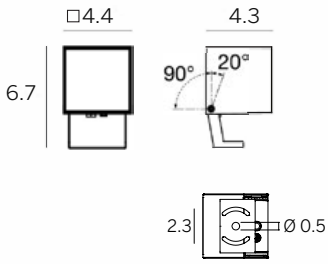

Bracket: Powder Coated Steel Bracket, Black Painted. Bracket pivots -90°/+20° on the vertical plane and swivels +/-43.5° on the horizontal plane.

Mounting details: Fixture can be installed straight into concrete or onto different surfaces by using one of the several mounting accessories available within the family.

*Values shown for 3000K

Ordering Information

PER	Product	Trim/Finish	Type	Size	Wattage/Operation	Color Temp	Optic	Accessories ⁶
PER = Periskop		SWH = Square White SBL = Square Black SGR = Square Gray SDB = Square Dark Brown SGN = Square Green	F = Fixed	44 = 4.4"	21 ID = 21W / Integral Driver (0-10V Dim)	22 = 2200K 27 = 2700K 30 = 3000K 40 = 4000K	SP = Spot (15°) ³ FL = Flood (37°) ³ WFL = Wide Flood (52°) ³ VESP = Vertical Elliptical Spot (16°x40°) ³ HESP = Horizontal Elliptical Spot (40°x16°) ³ VEFL = Vertical Flood (33°x42°) ³ HEFL = Horizontal Flood (42°x33°) ³	Peg E98549 Tree belt E99802 Anti-glare Visor E-U300024 Anti-glare Snoot E-U300027 ⁷
			FHC = Fixed Honeycomb ¹	44 = 4.4"	21 ID = 21W / Integral Driver (0-10V Dim)		SP = Spot (14°) ⁴ FL = Flood (33°) ⁴ MWFL = Medium Wide Flood (45°) ⁴	
			N = Narrow beam ²	44 = 4.4"	10 ID = 10W / Integral Driver (0-10V Dim) 21 ID = 21W / Integral Driver (0-10V Dim)		HSP = Hyper Spot (3°) ⁵ USP = Ultra Spot (6°) ⁵	

HORIZONTAL PIVOTING BRACKET

ACCESSORIES

E98549

8" Peg for soft ground

E99802

Tree belt
For trees max diameter of 39"

E-U300024

Anti-glare Visor