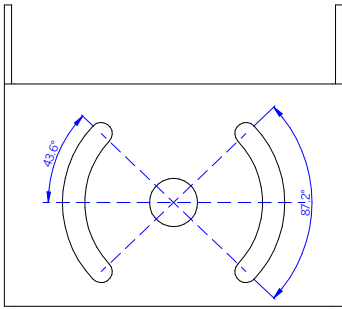

*Values shown for 3000K

Ordering Information

PER	Product	Trim/Finish	Type	Size	Wattage/Operation	Color Temp	Optic	Accessories ⁶
PER = Periskop		SWH = Square White SBL = Square Black SGR = Square Gray SDB = Square Dark Brown SGN = Square Green	F = Fixed	44 = 4.4"	21 ID = 21W / Integral Driver (0-10V Dim)	22 = 2200K 27 = 2700K 30 = 3000K 40 = 4000K	SP = Spot (15°) ³ FL = Flood (37°) ³ WFL = Wide Flood (52°) ³ VESP = Vertical Elliptical Spot (16°x40°) ³ HESP = Horizontal Elliptical Spot (40°x16°) ³ VEFL = Vertical Flood (33°x42°) ³ HEFL = Horizontal Flood (42°x33°) ³	Peg E98549 Tree belt E99802 Anti-glare Visor E-U300024 Anti-glare Snoot E-U300027 ⁷
			FHC = Fixed Honeycomb ¹	44 = 4.4"	21 ID = 21W / Integral Driver (0-10V Dim)		SP = Spot (14°) ⁴ FL = Flood (33°) ⁴ MWFL = Medium Wide Flood (45°) ⁴	
			N = Narrow beam ²	44 = 4.4"	10 ID = 10W / Integral Driver (0-10V Dim) 21 ID = 21W / Integral Driver (0-10V Dim)		HSP = Hyper Spot (3°) ⁵ USP = Ultra Spot (6°) ⁵	

¹ Available with SP, FL, MWFL ONLY

² Available with HSP, USP ONLY

³ Available with F ONLY

⁴ Available with FHC ONLY

⁵ Available with N ONLY

⁶ See page 2

⁷ Available with F ONLY

4.4"

HORIZONTAL PIVOTING BRACKET

ACCESSORIES

E98549

8" Peg for soft ground

E99802

Tree belt
For trees max diameter of 39"

E-U300024

Anti-glare Visor