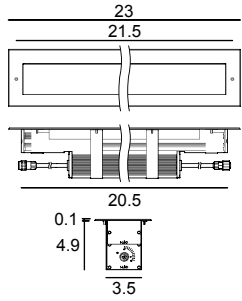

23" 44W IDMX

HOUSING

E99771
Outer Housing