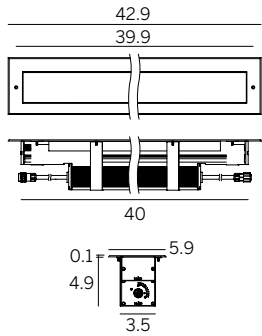

23" (44W)  
42.9" (86W)

**Fixture Body:** Corrosion resistant 6060 Aluminum, Anodized (20 µm), Aluminum finish

**Trim:** 316 Marine Grade Stainless Steel, Brushed. Extra clear glass - Tempered

**Mounting/Housing:** Galvanized Steel (required for in ground installations).

Ordering Information										
Product	Mounting/ Frame	Type	Length	Wattage	Operation	Color Temp	Optic	+	Housing (Required) <sup>1</sup>	Cables <sup>1</sup>
ARP = Archiline	RSF = Recessed Stainless Steel Frame	F = Fixed	23 = 23"	44 = 44W	IDMX = Integral w/DMX interface	R3 = RGBW (3K) R4 = RGBW (4K)	NSP = Narrow Spot SP = Spot FL = Flood WFL = Wide Flood EL = Elliptic/Grazer		E98771 (23)	E98660
			43 = 42.9"	86 = 86W					E99830 (43)	E98661 E98662 E98663 E98986

## 23" 44W IDMX

## 42.9" 86W IDMX