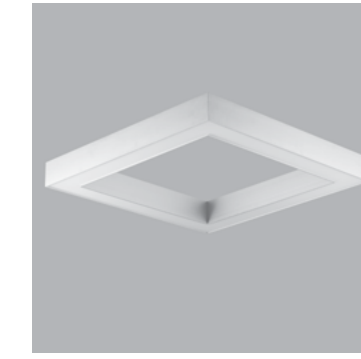

ceiling

Clearline Ceiling

Ciro SQ

Ciro RD

Fuse

Stick M

surface

Aura