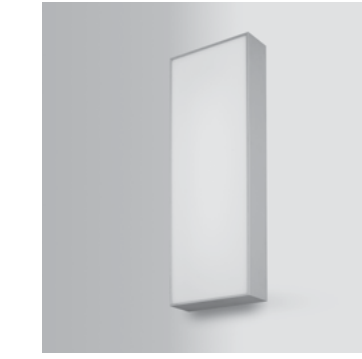

ceiling

surface

Step RC

pendant

wall

outdoor