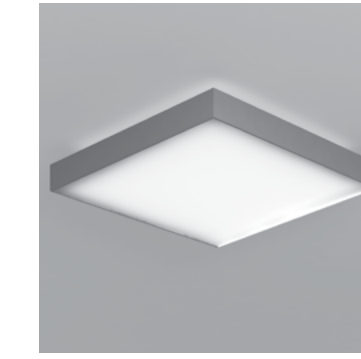

ceiling

surface

Step

pendant

wall

outdoor