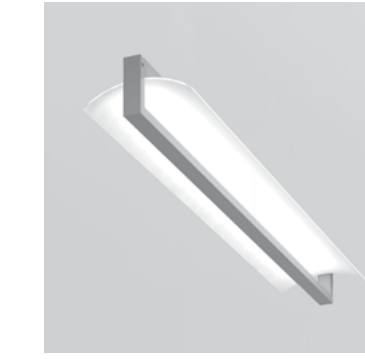

ceiling

surface

Wing AR

pendant

wall

outdoor