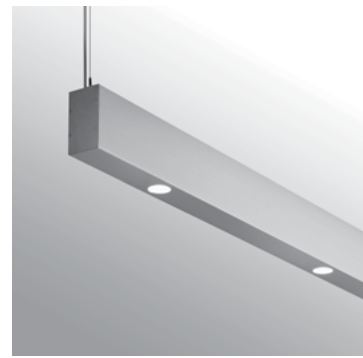

Ciro SQ

Ciro RD

wall

City Indoor

Clearline Wall

Sigma

Wedge

Wing