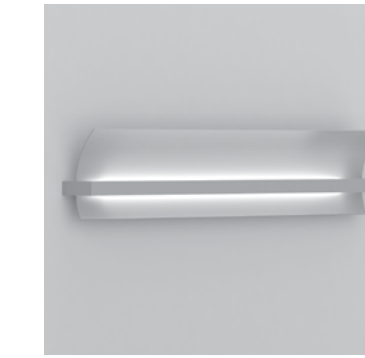

ceiling

Clearline Ceiling

Ciro SQ

Ciro RD

Fuse

Stick M

surface

Aura

Ciro SQ

Ciro RD

wall

City Indoor

Clearline Wall

Sigma

Wedge

Wing

Clearline Pendant

Frame

Fuse

Gran Fuse

Plume

outdoor

City Outdoor

Sigma