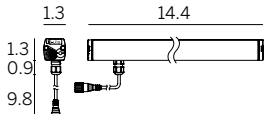

14.4" 8.2W IND