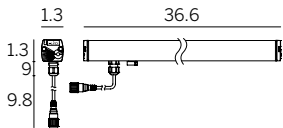

36.6" 21.4W IND