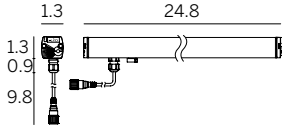

24.8" 14.2W IND