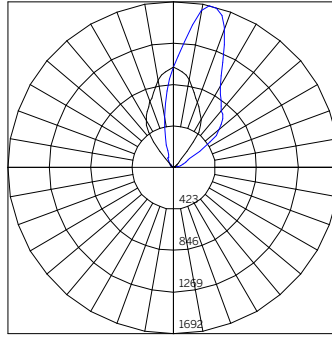

SUELO PRO Fixed Wall Washer

Vandal Resistant

SUP-SFSTVR-WW-...-AS

Delivered Lumens - Wall Washer

		Diameter [Wattage]		
		20 [2 CC / CV]	47 [7 CC / CV]	67 [15 IND]
CCT	27	-	-	1185
	30	-	-	1266
	40	-	-	1266
		Polar Plot / Cone Of Light Multiplier		
		20 [2 CC / CV]	47 [7 CC / CV]	67 [15 IND]
		-	-	1.00

Beam Angle (0-180) = 77.6
 Beam Angle (90-270) = 65.3

CONE OF LIGHT - 15W 3000K WALL WASHER SUP-SFSTVR-WW-67-15-IND-30-AS*

Throw Distance [Ft]	Illuminance [fc at max cd]	Beam Diameter [Ft]
20	4	32.2
18	5	28.9
16	7	25.7
14	9	22.5
12	12	19.3
10	17	16.1
8	26	12.9
6	47	9.6
4	106	6.4
2	423	3.2