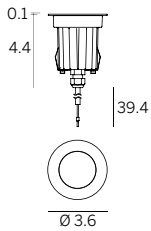

3.6" 7.2W

Housing

E99680

Outer Housings

DRIVER OPTIONS (pick one)

C.C. Power supply options (remote only)

ECO30W-630

0-10V EldoLED
ECOdrive 30W
for 1-3 fixtures

SOLO50W-630

0-10V EldoLED
SOLOdrive 50W
for 1-4 fixtures

SOLO100W-630

0-10V EldoLED
SOLOdrive 100W
for 1-8 fixtures

C.V. Power supply options (remote only)

OT96-D010

Osram, 10% 0-10V dim, 96W,
24VDC, 120-277VAC, supplied
in a Dry location enclosure

OT96-JBX

Osram, Non-dim 24VDC,
120-277VAC, Wet location