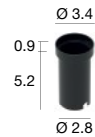

Osram, 10% 0-10V dim, 96W,
24VDC, 120-277VAC, supplied
in a Dry location enclosure

OT96-JBX

Osram, Non-dim 24VDC,
120-277VAC, Wet location

3.6" 7.2W

Housing

E99680

Outer Housings

DRIVER OPTIONS (pick one)