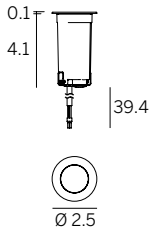

2.5" 4.2W

Housing

E84935

Outer Housings

DRIVER OPTIONS (pick one)

C.C. Power supply options (remote only)

ECO30W-350

0-10V EldoLED
ECOdrive 30W
for 1-3 fixtures

SOLO50W-350

0-10V EldoLED
SOLOdrive 50W
for 1-6 fixtures

SOLO100W-350

0-10V EldoLED
SOLOdrive 100W
for 1-12 fixtures

C.V. Power supply options (remote only)

OT96-D010

Osram, 10% 0-10V dim, 96W,
24VDC, 120-277VAC, supplied
in a Dry location enclosure

OT96-JBX

Osram, Non-dim 24VDC,
120-277VAC, Wet location

3.6" 7.2W

Housing

E99680

Outer Housings

DRIVER OPTIONS (pick one)

C.C. Power supply options (remote only)

ECO30W-630

0-10V EldoLED
ECOdrive 30W
for 1-3 fixtures

SOLO50W-630

0-10V EldoLED
SOLOdrive 50W
for 1-4 fixtures

SOLO100W-630

0-10V EldoLED
SOLOdrive 100W
for 1-8 fixtures

C.V. Power supply options (remote only)

OT96-D010

Osram, 10% 0-10V dim, 96W,
24VDC, 120-277VAC, supplied
in a Dry location enclosure

OT96-JBX

Osram, Non-dim 24VDC,
120-277VAC, Wet location