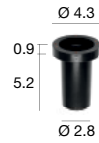

⁵ See page 2

4.4" 8W / 9W

Housing

E98121

Recessed Housing

DRIVER OPTIONS (pick one)

C.C. Power supply options (remote only)

ECO30W-630