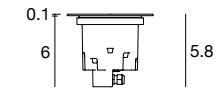

4.4" 8W / 9W

Housing

E98121

Recessed Housing

DRIVER OPTIONS (pick one)

C.C. Power supply options (remote only)

ECO30W-630

0-10V EldoLED
ECOdrive 30W
for 1-10 fixtures

SOLO50W-630

0-10V EldoLED
SOLOdrive 50W
for 1-16 fixtures

SOLO100W-630

0-10V EldoLED
SOLOdrive 100W
for 1-32 fixtures

C.V. Power supply options (remote only)

OT96-D010

Osram, 10% 0-10V dim, 96W,
24VDC, 120-277VAC, supplied
in a Dry location enclosure

OT96-JBX

Osram, Non-dim 24VDC,
120-277VAC, Wet location

6.7" 13W

Housing

E84933

Recessed Housing

DRIVER OPTIONS (pick one)

C.C. Power supply options (remote only)

ECO30W-350

0-10V EldoLED
ECOdrive 30W
for 1 fixture

SOLO50W-350

0-10V EldoLED
SOLOdrive 50W
for 1-2 fixtures

SOLO100W-350

0-10V EldoLED
SOLOdrive 100W
for 1-4 fixtures

C.V. Power supply options (remote only)

OT96-D010

Osram, 10% 0-10V dim, 96W,
24VDC, 120-277VAC, supplied
in a Dry location enclosure

OT96-JBX

Osram, Non-dim 24VDC,
120-277VAC, Wet location

9.1" 33.6W

Housing

E99794

Recessed Housing

Integral 120/277VAC Non-dim Driver