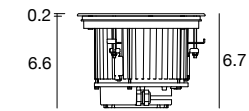

C.V. Power supply options (remote only)

OT96-D010

Osram, 10% 0-10V dim, 96W,
24VDC, 120-277VAC, supplied
in a Dry location enclosure

OT96-JBX

Osram, Non-dim 24VDC,
120-277VAC, Wet location

9.1" 33.6W

Housing