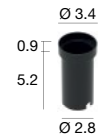

Warranty: 5-year Limited Warranty on fixtures. 1-year Limited Warranty on Remote Drivers.

Nominal Lumens RGB/RGBW	3.6"
Red	74
Green	121
Blue	21
White 3000K/4000K	122/153

Ordering Information									
Product	Trim	Type	Diameter	Wattage/Operation	Color Temp	Optic	+	Housing	Driver
SUR = Suelo R	SFST = Semi-Flush St. Steel Trim	F = Fixed	36 = 3.6"	8 CCDMX = 8W / Constant Current DMX (630mA)	R3 = RGBW-3000K R4 = RGBW-4000K	NSP = Narrow Flood SP = Spot MWFL = Medium Wide Flood		E99680	PWR50W-630
								E99680	PWR50W-630

¹ See page 2

3.6" [36] 8W

Housing

E99680

Outer Housings

C.C. Power supply options (remote only)

PWR50W-630

DMX driver, EldoLED POWERdrive 50W Factory pre-programmed or RDM programmable, DMXcontrol not included/Ordered separately 50W for 1-4 Fixtures