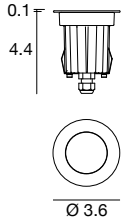

3.6" [36] 8W