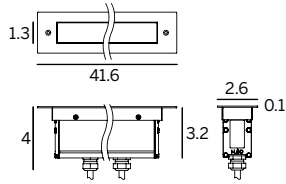

41.6" 49W IDMX

HOUSING

E98673
Outer Housing

Cables power+DMX

E98660	E98661	E98662	E98663	E98986
39.4" feed cable all in one power + DMX M+F 6 pin shield	196.9" feed cable all in one power + DMX M+F 6 pin shield	39.4" extension all in one power + DMX M+F 6 pin shield	196.9" extension all in one power + DMX M+F 6 pin shield	DMX 1200 terminator