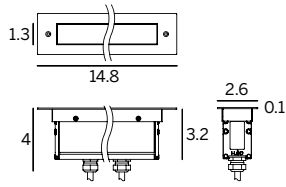

14.8" 14.5W IDMX

HOUSING

E98671
Outer Housing