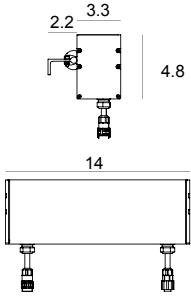

14" 30W IDMX