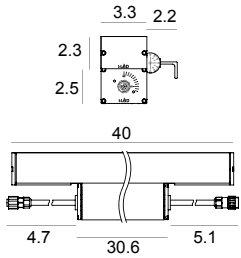

Dimensions/Weight: 14" (6.39 lbs) – 20.3" (7.50 lbs) – 40" (13.67 lbs)

Driver: Integral, 120-277V + DMX interface.

Wattages: 30W (14") – 44W (20.3") – 86W (40")

Cable: Fixture comes with 0.56' of cable (Power cable required, ordered separately).

14" (30W)
20.3" (44W)
40" (86W)

Nominal Lumens RGB/RGBW	14"	20.3"	40"
Red	270	405	702
Green	522	783	1404
Blue	84	126	216
White 3K/4K	474 / 594	711 / 891	1260 / 1566

Ordering Information								
Product	Mounting/ Frame	Type	Length	Wattage	Operation	Color Temp	Optic	Cables ¹
ARP = Archiline PRO	W = Wall	DL = DarkLight	14 = 14"	30 = 30W	IDMX = Integral w/DMX interface	R3 = RGBW (3K) R4 = RGBW (4K)	NSP = Narrow Spot SP = Spot FL = Flood MFL = Medium Flood EL = Elliptic/Graze	E98660
			20 = 20.3"	44 = 44W				E98661
			40 = 40"	86 = 86W				E98662 E98663 E98986

³ See page 2

14" 30W IDMX

20.3" 44W IDMX

40" 86W IDMX

Cables power+DMX

E98660	E98661	E98662	E98663	E98986
39.4" feed cable all in one power + DMX M+F 6 pin shield	196.9" feed cable all in one power + DMX M+F 6 pin shield	39.4" extension all in one power + DMX M+F 6 pin shield	196.9" extension all in one power + DMX M+F 6 pin shield	DMX 1200 terminator