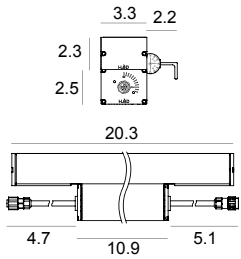

Dimensions/Weight: 14" (6.39 lbs) – 20.3" (7.50 lbs) – 40" (13.67 lbs)

Driver: Integral, 120-277V + DMX interface.

Wattages: 30W (14") – 44W (20.3") – 86W (40")

Cable: Fixture comes with 0.56' of cable (Power cable required, ordered separately).

14" (30W)
20.3" (44W)
40" (86W)

Nominal Lumens RGB/RGBW	14"	20.3"	40"
Red	270	405	702
Green	522	783	1404
Blue	84	126	216
White 3K/4K	474 / 594	711 / 891	1260 / 1566

Ordering Information								
Product	Mounting/ Frame	Type	Length	Wattage	Operation	Color Temp	Optic	Cables ¹
ARP = Archiline PRO	W = Wall	DL = DarkLight	14 = 14"	30 = 30W	IDMX = Integral w/DMX interface	R3 = RGBW (3K) R4 = RGBW (4K)	NSP = Narrow Spot SP = Spot FL = Flood MFL = Medium Flood EL = Elliptic/Graze	E98660
			20 = 20.3"	44 = 44W				E98661
			40 = 40"	86 = 86W				E98662 E98663 E98986

³ See page 2

14" 30W IDMX

20.3" 44W IDMX

40" 86W IDMX

Cables power+DMX

E98660	E98661	E98662	E98663	E98986
39.4" feed cable all in one power + DMX M+F 6 pin shield	196.9" feed cable all in one power + DMX M+F 6 pin shield	39.4" extension all in one power + DMX M+F 6 pin shield	196.9" extension all in one power + DMX M+F 6 pin shield	DMX 1200 terminator