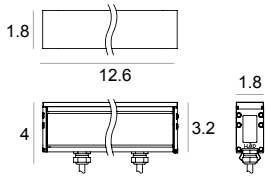

12.6" 14.5W IDMX

HOUSING

E98724

Outer Housing
12.68" L x 2.95" W x 5.51" H