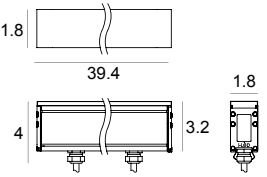

39.4" 49W IDMX

HOUSING

E98726

Outer Housing
39.49" L x 2.95" W x 5.51" H

Cables power+DMX

E98660	E98661	E98662	E98663	E98986
39.4" feed cable all in one power + DMX M+F 6 pin shield	196.9" feed cable all in one power + DMX M+F 6 pin shield	39.4" extension all in one power + DMX M+F 6 pin shield	196.9" extension all in one power + DMX M+F 6 pin shield	DMX 1200 terminator