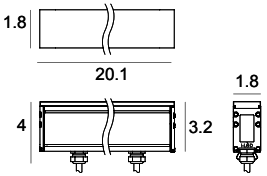

20.1" 24.5W IDMX

HOUSING

E98725

Outer Housing
20.20" L x 2.95" W x 5.51" H